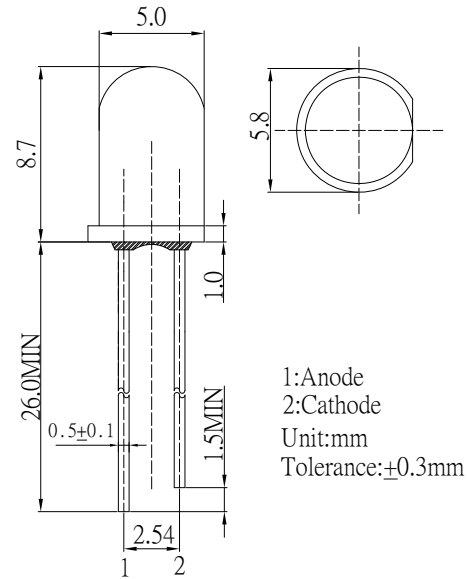

■Outline Dimension

■Absolute Maximum Rating

(Ta=25°C)

Item	Symbol	Value	Unit
DC Forward Current	I _F	30	mA
Pulse Forward Current*	I _{FP}	100	mA
Reverse Voltage	V _R	5	V
Power Dissipation	P _D	108	mW
Operating Temperature	T _{opr}	-30 ~ +85	°C
Storage Temperature	T _{stg}	-40 ~ +100	°C
Lead Soldering Temperature	T _{sol}	260°C/5sec	-

*Pulse width Max.10ms Duty ratio max 1/10

■Directivity

■Electrical -Optical Characteristics

(Ta=25°C)

Item	Symbol	Condition	Min.	Typ.	Max.	Unit
DC Forward Voltage	V _F	I _F =20mA	3.0	3.1	3.6	V
DC Reverse Current	I _R	V _R =5V	-	-	10	μA
Peak Wavelength*	λ _p	I _F =20mA	400	405	410	nm
Radiant flux*	Φ _e	I _F =20mA	2.0	5.0	6.0	mW
Luminous Intensity*	I _v	I _F =20mA	220	350	-	mcd
50% Power Angle	2θ _{1/2}	I _F =20mA	-	15	-	deg