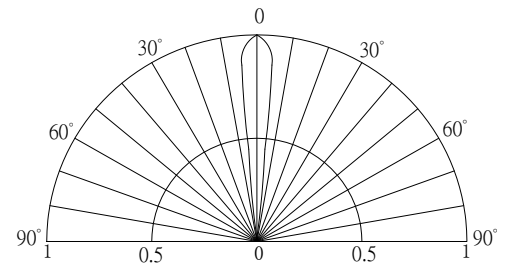

*Pulse width Max.10ms Duty ratio max 1/10

■Directivity

■Electrical -Optical Characteristics

(Ta=25°C)

Item	Symbol	Condition	Min.	Typ.	Max.	Unit
DC Forward Voltage	V _F	I _F =20mA	3.0	3.1	3.6	V
DC Reverse Current	I _R	V _R =5V	-	-	10	μA
Peak Wavelength*	λ _p	I _F =20mA	400	405	410	nm
Radiant flux*	Φ _e	I _F =20mA	2.0	5.0	6.0	mW
Luminous Intensity*	I _v	I _F =20mA	220	350	-	mcd
50% Power Angle	2θ _{1/2}	I _F =20mA	-	15	-	deg