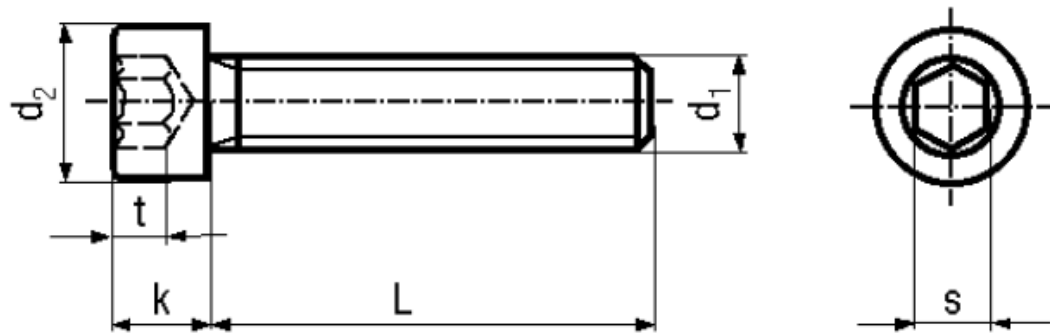

BN 612

Hexagon socket head cap screws
fully threaded
fully threaded

DIN 912
ISO 4762
~UNI 5931

Material	Stainless steel	Quality	A4
----------	-----------------	---------	----

Article No. - 1169645

d ₁	M2,5
L	12
d ₂	4,5
k	2,5
s	2
t min.	1,1

DIN 912: Standard withdrawn

M1,4: Not included in ISO 4672.

Socket head cap screws low head type acc. DIN 7984 / DIN 6912: BN 2844 / BN 1350.

X-ON Electronics

Largest Supplier of Electrical and Electronic Components