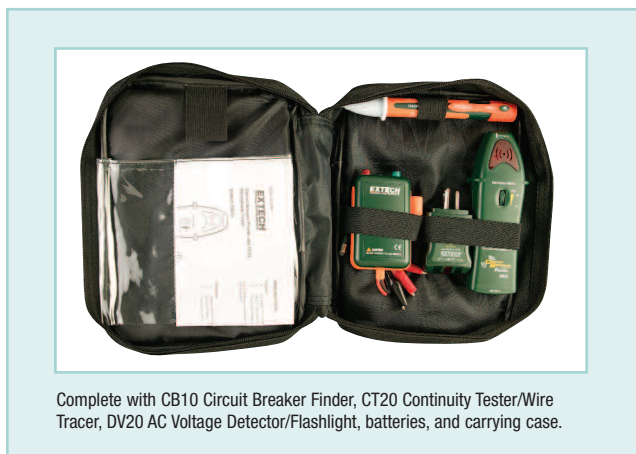

Electrical Troubleshooting Kit

Handy Electrical Troubleshooting Kit Performs 5 Functions

Circuit breaker finder with outlet/GFCI tester, continuity checker/wire tracer and AC voltage detector with flashlight in one convenient kit.

Kit Contains:

CB10 Circuit Breaker Finder

- Quickly locate Circuit Breakers with audible and visual alert
- Variable Sensitivity adjustment to pinpoint correct circuit breaker
- LED indicators determine if outlet is correctly wired and identify six fault conditions
- Push button GFCI test
- UL listed and CE approved
- Includes 9V battery

CT20 Continuity Tester/Wire Tracer

- Continuity testing via bright flashing LED and loud pulsating beeper
- Remote probe with flashing (red/green) LED allows a single user to trace up to three cables
- Clips on and hangs from the cable(s) under test without support
- CE approved
- Includes 9V battery

DV20 AC Voltage Detector/Flashlight

- Non-Contact Detection of AC Voltage from 100VAC to 600VAC
- Rugged, double molded housing
- Built-in bright LED flashlight with ON/OFF button
- UL listed CAT III – 600V, CE approved
- Includes two AAA batteries