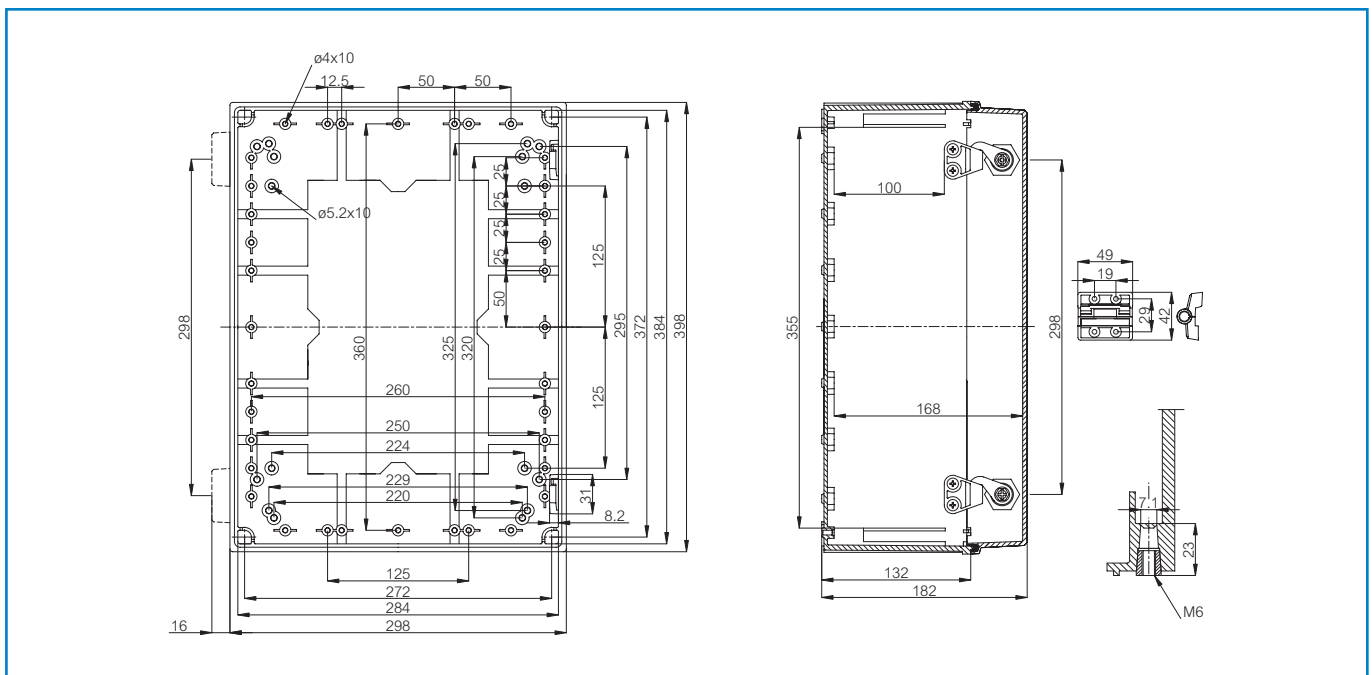

CAB CAB PC 403018 G3B

Sample photo

Order symbol: CAB PC 403018 G3B
Product nbr: 8113352
Description: Cabinet, PC
Remarks: Locks on the long side

EAN: 6418074020246
El. number:
 Finland: 3424118
 Denmark: 8212019247
 Italy: 7821045
 Sweden: 2539975
 Norway:

Including: Cabinet base, door with EPDM gasket, 3mm double bit lock(s) with key, screws for mounting plate/DIN-rail and corner plugs.

Dimensions:		Length	Width	Height	Rating:
mm:		400	300	180	Ingress Protection (EN 60529): IP 65
inch:		15.7	11.8	7.1	Impact Resistance (EN 62262): IK 08
Materials:					Electrical insulation: Totally insulated
Material:		Polycarbonate			Halogen free (DIN/VDE 0472, Part 815): Yes
Base colour:		RAL 7035			UV resistance: UL 508
Cover colour:		RAL 7035			Flammability Rating (UL 746 C 5): UL 746C 5V
Gasket material:		EPDM			Glow Wire Test (IEC 695-2-1) °C: 960
Temperatures:					UL Type: UL TYPE 1, 4, 4X, 12, 13
Short term:		-40 ... 120 °C			Certificates:
Continuous:		-40 ... 80 °C			Germanischer Lloyd (GL)
Short term:		-40 ... 250 °F			Underwriters Laboratories
Continuous:		-40 ... 175 °F			Fimko
Accessories:					Lloyds Register of Shipping (LR)
EKIV 43		Mounting plate			Europe EN 62208: 2003
EKIV 43 PL		Mounting plate, Plastic			UL Canada
EKIV 27		DIN-35 Mounting rail			Gost R
DS35270E1		DIN-35 Mounting rail			
EKIV 37		DIN-35 Mounting rail			
DS35370E1		DIN-35 Mounting rail			
FP A 43		Swing-out door/Front plate			
MB 12225 AL		Swing door set			
FP 43		Front plate			
FP 12x2-43		Front plate			
FP 12x3-43		Front plate			
DRF 43/44		DIN rail frame set			