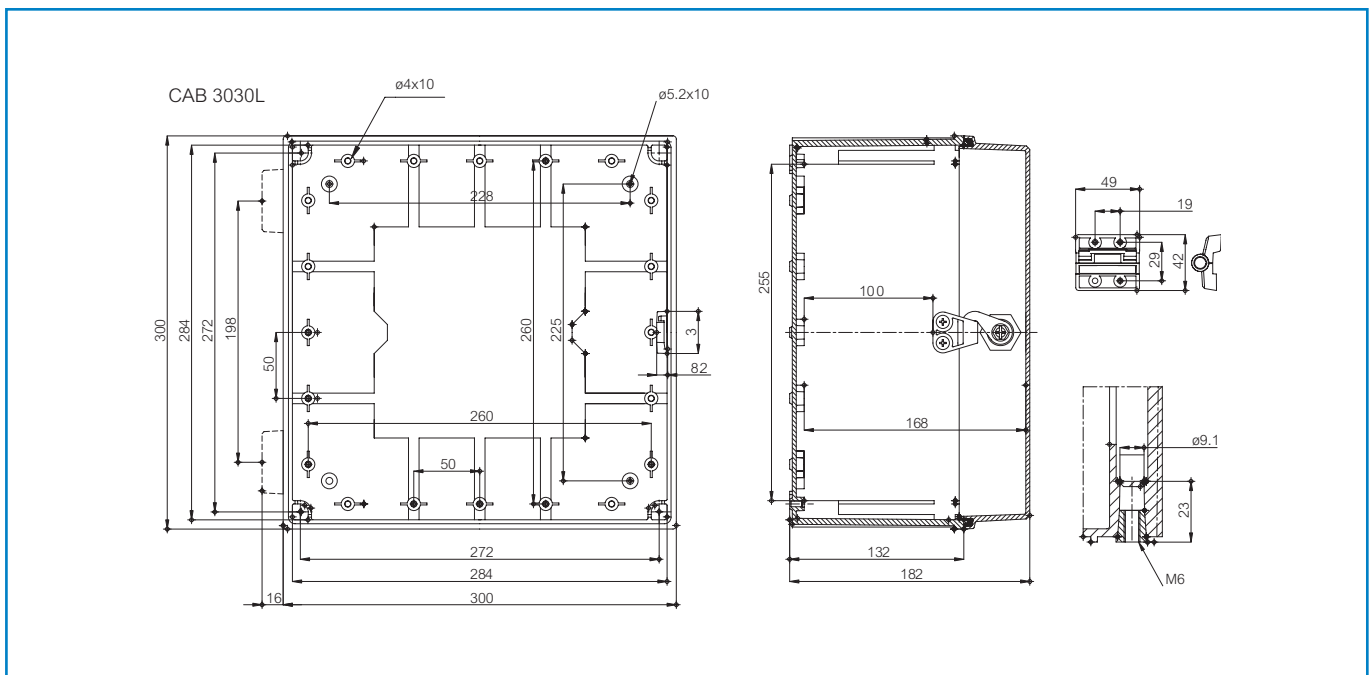

CAB CAB ABS 303018 T3B

Sample photo

Order symbol: CAB ABS 303018 T3B
Product nbr: 8183042
Description: Cabinet, ABS
Remarks: Lock on the long side

EAN: 6418074020192
El. number:
 Finland: 3424361
 Denmark: 8212019030
 Italy: 7812030
 Sweden: 2540039
 Norway:

Including: Cabinet base, door with EPDM gasket, 3mm double bit lock(s) with key, screws for mounting plate/DIN-rail and corner plugs.

Dimensions:		Length	Width	Height	Rating:
mm:		300	300	180	Ingress Protection (EN 60529): IP 65
inch:		11.8	11.8	7.1	Impact Resistance (EN 62262): IK 08
Materials:					Electrical insulation: Totally insulated
Material:		ABS			Halogen free (DIN/VDE 0472, Part 815): Yes
Base colour:		RAL 7035			Flammability Rating (UL 746 C 5): UL 94 HB
Cover colour:		Smoked grey			Glow Wire Test (IEC 695-2-1) °C: 650
Gasket material:		EPDM			NEMA Class: NEMA 1, 4, 4X, 12, 13
Temperatures:					Certificates:
Short term:		-40 ... 80 °C			Fimko
Continuous:		-40 ... 60 °C			Europe EN 62208: 2003
Short term:		-40 ... 175 °F			Gost R
Continuous:		-40 ... 140 °F			
Accessories:					
EKIV 33		Mounting plate			
EKIV 27		DIN-35 Mounting rail			
DS35270E1		DIN-35 Mounting rail			
FP A 33		Swing-out door/Front plate			
MB 12225 AL		Swing door set			
FP 33		Front plate			
FP 12-33		Front plate			
FP 12x2-33		Front plate			
DRF 33		DIN rail frame set			