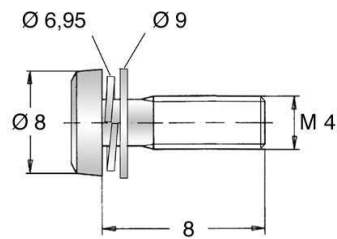

## Sems Screws Form Z4-1 Pan Head M4x08 Steel Zinc plated

81.57.436

Product No. **81.57.436**

Type	Screw Assemblies
Thread	M4
Length	8.00 mm
Model	Flat+spring lock washer
Design	Cross Recess Phillips Drive
Material	Steel
Plating	Zinc (clear chromate blue)
Head Dia.	8.00 mm
Head Height	3.20 mm
RoHS II compliant	yes
Reach/SVHC free	no

**Similar products** Screw and washer assembly/D6900-3  
Pan Head M4x08 Steel Zinc plated  
81.58.436