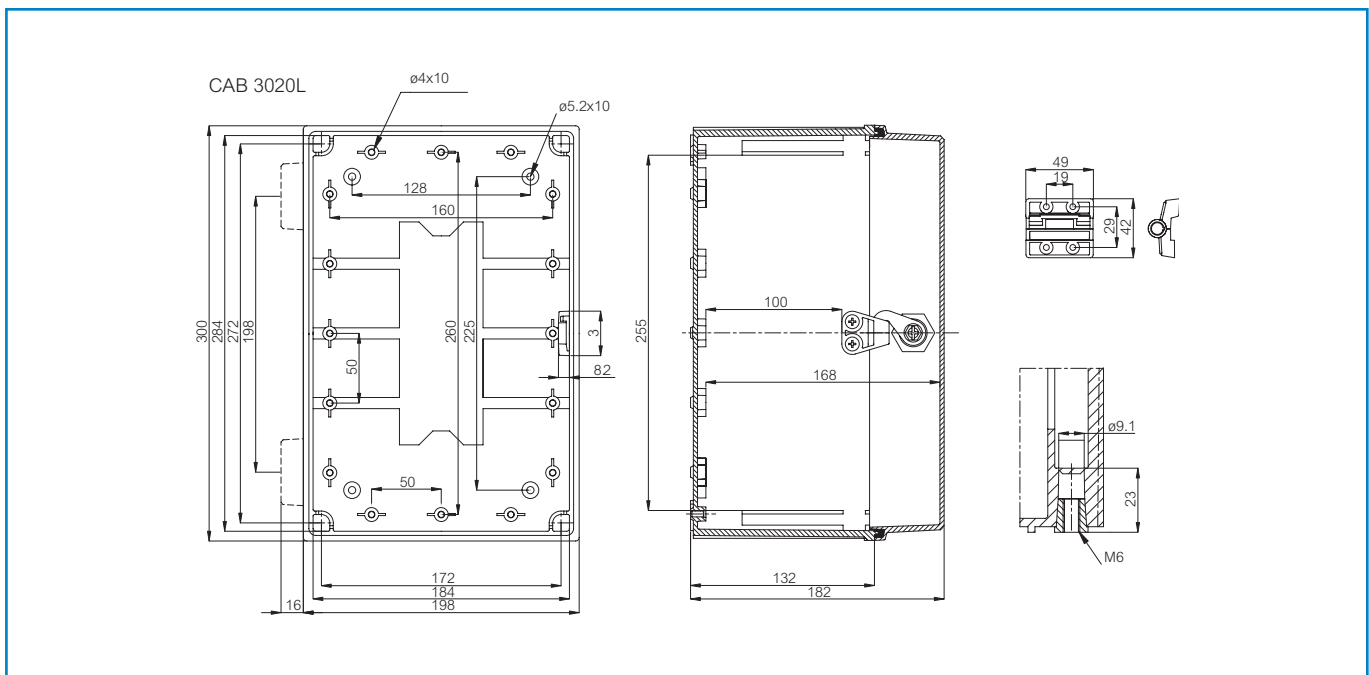

CAB CAB ABS 302018 T3B

Sample photo

Order symbol: CAB ABS 302018 T3B
Product nbr: 8183032
Description: Cabinet, ABS
Remarks: Lock on the long side

EAN: 6418074020116
El. number:
 Finland: 3424355
 Denmark: 8212019014
 Italy: 7812020
 Sweden: 2540035
 Norway:

Including: Cabinet base, door with EPDM gasket, 3mm double bit lock(s) with key, screws for mounting plate/DIN-rail and corner plugs.

Dimensions:		Length	Width	Height	Rating:
mm:		300	200	180	Ingress Protection (EN 60529): IP 65
inch:		11.8	7.9	7.1	Impact Resistance (EN 62262): IK 08
Materials:					
Material:		ABS			
Base colour:		RAL 7035			
Cover colour:		Smoked grey			
Gasket material:		EPDM			
Temperatures:					
Short term:		-40 ... 80 °C			
Continuous:		-40 ... 60 °C			
Short term:		-40 ... 175 °F			
Continuous:		-40 ... 140 °F			
Accessories:					
EKIV 23		Mounting plate			
EKIV 17		DIN-35 Mounting rail			
DS35170E1		DIN-35 Mounting rail			
EKIV 27		DIN-35 Mounting rail			
DS35270E1		DIN-35 Mounting rail			
FP A 23		Swing-out door/Front plate			
MB 12225 AL		Swing door set			
FP 23		Front plate			
FP 12-23		Front plate			
DRF 23		DIN rail frame set			
Certificates:					
		Fimko			
		Europe EN 62208: 2003			
		Gost R			