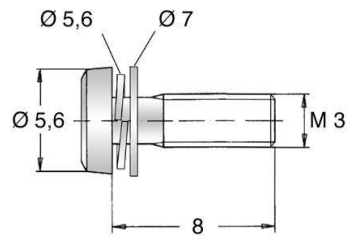

Sems Screws Form Z4-1 Pan Head D7985Z M3x08 Steel zinc pl
81.58.336

Product No. **81.58.336**

Type	Screw Assemblies
Thread	M3
Length	8.00 mm
Model	Flat+spring lock washer
Design	Hex-Drive-Z Pozidriv
Material	Steel
Plating	Zinc (clear chromate blue)
Head Dia.	5.60 mm
Head Height	2.40 mm
RoHS II compliant	yes

Similar products
Sems Screws Form Z4-1 Pan Head
D7985T M3x08 Steel zinc pl
81.55.336
Sems Screws Form Z4-1
81.68.336

X-ON Electronics

Largest Supplier of Electrical and Electronic Components

Click to view similar products for [ettinger](#) manufacturer: