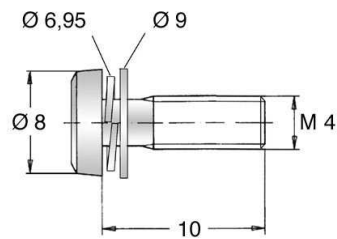

## Screw and washer assembly/D6900-3 Pan Head M4x10 Steel Zinc plated

81.58.446

Product No. **81.58.446**

<b>Type</b>	Screw Assemblies
<b>Thread</b>	M4
<b>Length</b>	10.00 mm
<b>Model</b>	Flat+spring lock washer
<b>Design</b>	Hex-Drive-Z Pozidriv
<b>Material</b>	Steel
<b>Plating</b>	Zinc (clear chromate blue)
<b>Specials</b>	Washer: ISO 10673-N and DIN 6905
<b>Head Dia.</b>	8.00 mm
<b>Head Height</b>	3.20 mm
<b>RoHS II compliant</b>	yes

**Similar products** Sems Screws Form Z4-1 Pan Head  
D7985H M4x10 zinc plated  
81.57.446