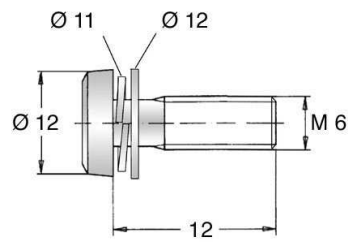

## Sems Screws Form Z4-1 Pan Head M6x12 Steel zinc plated

81.58.656

Product No. **81.58.656**

Type	Screw Assemblies
Thread	M6
Length	12.00 mm
Model	Flat+spring lock washer
Design	Hex-Drive-Z Pozidriv
Material	Steel
Plating	Zinc (clear chromate blue)
Head Dia.	12.00 mm
Head Height	4.60 mm
RoHS II compliant	yes