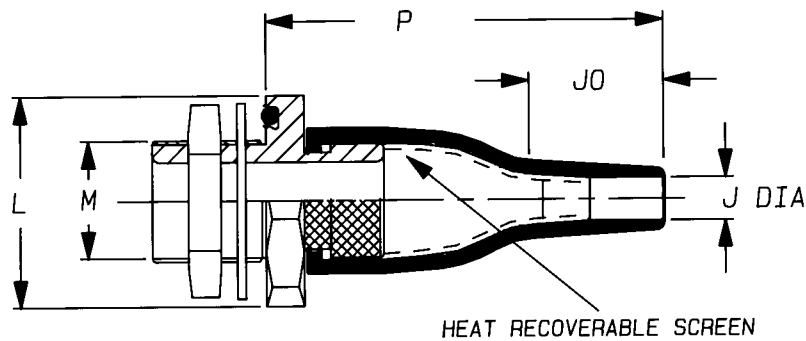

TCFR-**-***-0**-100CH

See over for Part Numbering System

a) Part as supplied.

b) Part after unrestricted recovery.

KITS TO INCLUDE CLEANING TISSUE, 1 PIECE 100 GRIT EMERY CLOTH & PACKING PIECE.
KIT TO BE USED IN CONJUNCTION WITH TCFS INSTALLATION PROCEDURE.

Dimensions (in millimetres)

PART No.	A	J		M	A/F	L	P	JO
	min	min	max	THREAD	Nut	NOM	±10%	Ref
		a	b				b	b
TCFR-12	7.4	7.0	5.0	M12 x 1.5	17	24	50	15
TCFR-16	10.1	9.0	6.0	M16 x 1.5	22	29	52	17
TCFR-20	14.1	11.0	7.2	M20 x 1.5	27	34	60	20
TCFR-24	19.1	17.0	8.5	M24 x 1.5	30	38	74	25
TCFR-30	24.1	21.0	10.0	M30 x 1.5	36	47	85	30
TCFR-36	30.1	29.0	15.8	M36 x 1.5	41	52	95	30
TCFR-48	40.1	36.0	16.8	M48 x 1.5	55	67	112	38