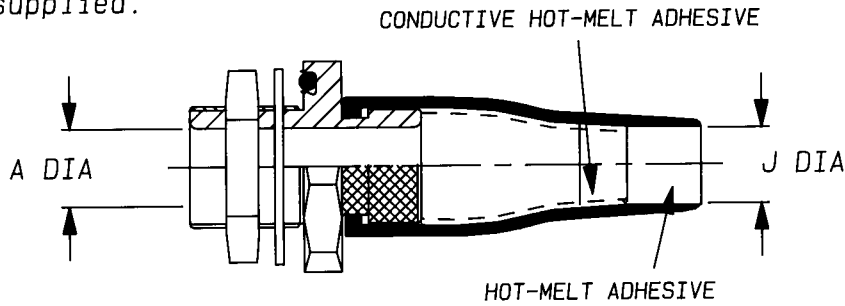

TCFR-**-***-0**-100CH

See over for Part Numbering System

a) Part as supplied.

b) Part after unrestricted recovery.

KITS TO INCLUDE CLEANING TISSUE, 1 PIECE 100 GRIT EMERY CLOTH & PACKING PIECE.
KIT TO BE USED IN CONJUNCTION WITH TCFS INSTALLATION PROCEDURE.

Dimensions (in millimetres)

PART No.	A	J		M	A/F	L	P	JO
	min	min	max	THREAD	Nut	NOM	±10%	Ref
		a	b				b	b
TCFR-12	7.4	7.0	5.0	M12 x 1.5	17	24	50	15
TCFR-16	10.1	9.0	6.0	M16 x 1.5	22	29	52	17
TCFR-20	14.1	11.0	7.2	M20 x 1.5	27	34	60	20
TCFR-24	19.1	17.0	8.5	M24 x 1.5	30	38	74	25
TCFR-30	24.1	21.0	10.0	M30 x 1.5	36	47	85	30
TCFR-36	30.1	29.0	15.8	M36 x 1.5	41	52	95	30
TCFR-48	40.1	36.0	16.8	M48 x 1.5	55	67	112	38