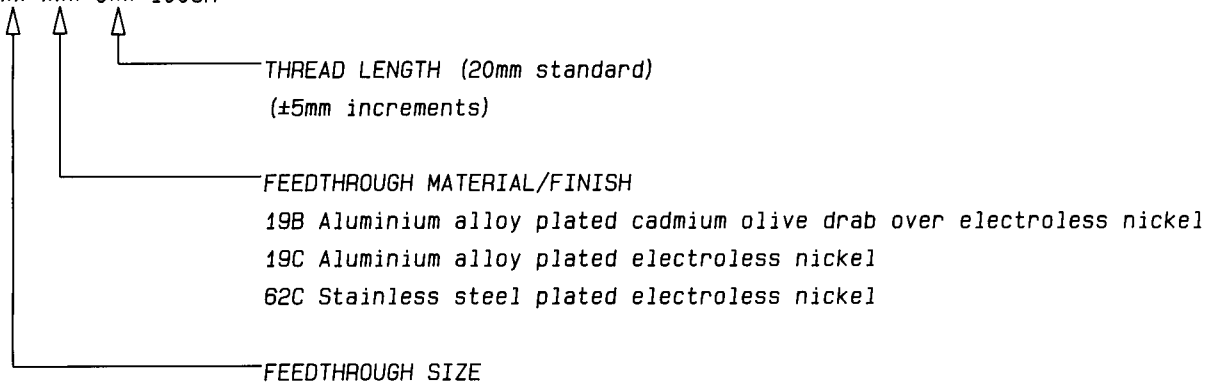

Material

(-100) ZERO HALOGEN

Part Numbering System.

TCFR-**-***-0**-100CH

X-ON Electronics

Largest Supplier of Electrical and Electronic Components

Click to view similar products for [Cable Boots](#) category: