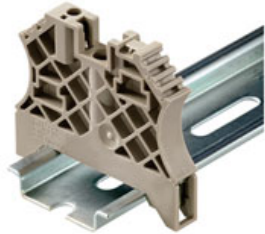

Marker holders for patch distributors and potential distributors

The accessories of the other ranges of modular terminals can also be used for the P-Series in order to reduce the number of variations. The accessories render possible appropriate solutions for all - even non-standard - tasks. The accessories must comply with the same quality standards as the modular terminals themselves.

for TS 35 terminal rail

Weidmüller's range of products includes end brackets that guarantee a permanent, reliable mounting on the terminal rail and prevent sliding. Versions with and without screws are available. The end brackets include marking options, also for group markers, and also a test plug holder.