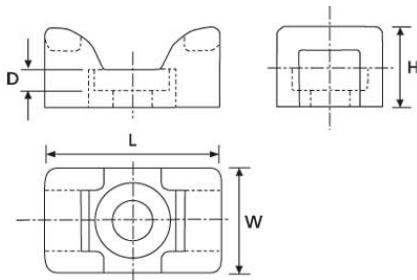

## Saddle Support Base T&B Catalog Number:

**UPC Number:**  
**Status:**  
**Description:**

TC5141  
78621087357  
Active

Saddle Support Mounting Base, Natural Polyamide (Nylon 6.6) for Temperatures up to 85 Degrees Celsius (185 F), Length of 17.07mm (0.672 Inches), Width of 11.13mm (0.438 Inches), Height of 8.33mm (0.328 Inches), Mount with #6 Screw, 100 Pack

### Features

This mounting base provides a saddle for the wire run. Ty-Rap tie is threaded under bundle and tied in a usual manner.

### General

Material	Nylon 6.6
Color	Natural
Mounting Method	Screw
Stud Size	#6 Pan head
Max Tie Width Accepted	.19
For Cable Ties	Up to 50 lbs.

### Dimension Information

Length (inches)	.672
Width (inches)	.439