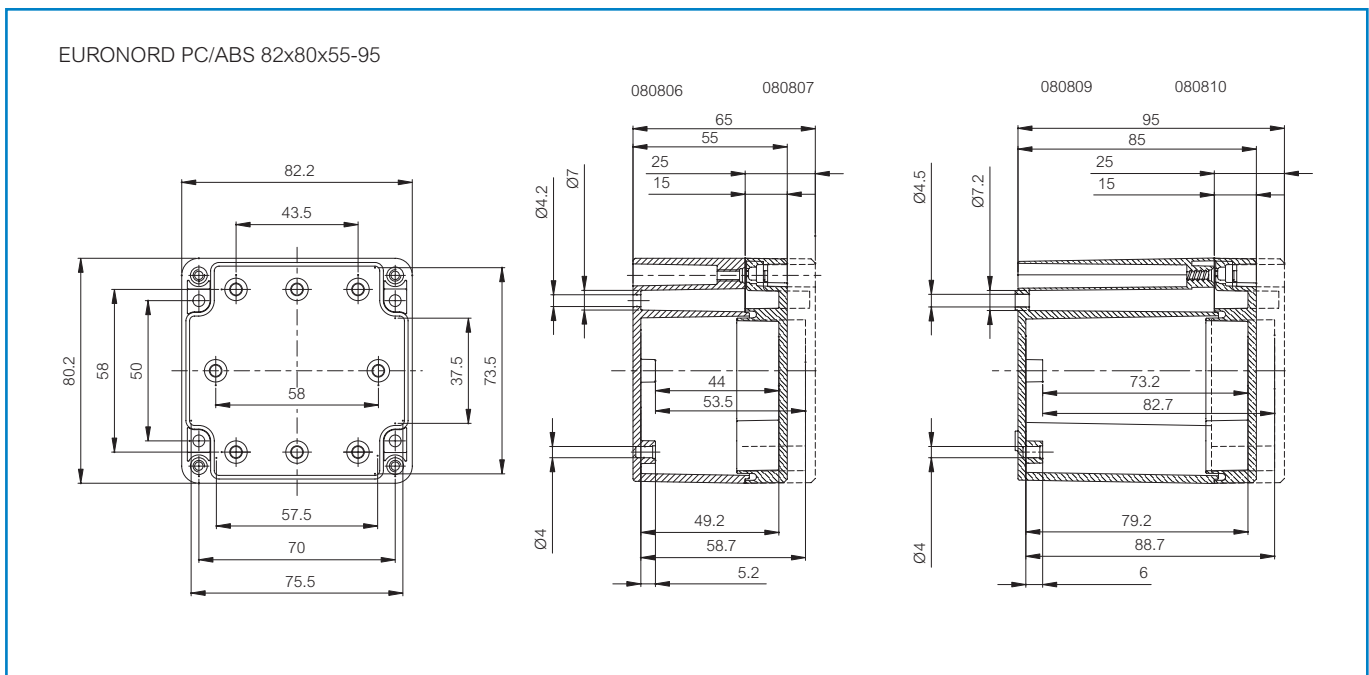

Sample photo

Order symbol: PC 080806
Product nbr: 7032540
Description: Enclosure, PC
Remarks: Grey cover

EAN: 6418074058317
EI. number:
 Finland: 3435342
 Electric No. 8212002568
 Denmark:
 Electric No. Sweden: 2536107

Including: Base with screws for mounting plate/DIN-rail, cover with PUR gasket and stainless steel cover screws.

Dimensions:	Length	Width	Height	Rating:
mm:	82	80	55	Ingress Protection (EN 60529): IP66/IP67
inch:	3.2	3.1	2.2	Impact Resistance (EN 62262): IK07/IK08
Materials:				Electrical insulation: Totally insulated
Material:	Polycarbonate			Halogen free (DIN/VDE 0472, Part 815): 1
Base colour:	RAL 7035 -light grey			UV resistance: UL 508
Cover screws material:	Stainless steel			Flammability Rating: UL 746C 5V
Cover colour:	RAL 7035 -light grey			Glow Wire Test (IEC 695-2-1) °C: 960
Gasket material:	Polyurethane			NEMA Class: NEMA 1, 4, 4X, 12, 13
Temperatures:				Certificates:
Temperature °C (short term):	-40 ... 120 °C			SGS Fimko
Temperature °C (continuous):	-40 ... 80 °C			Gost R
Temperature °F (short term):	-40 ... 250 °F			
Temperature °F (continuous):	-40 ... 175 °F			