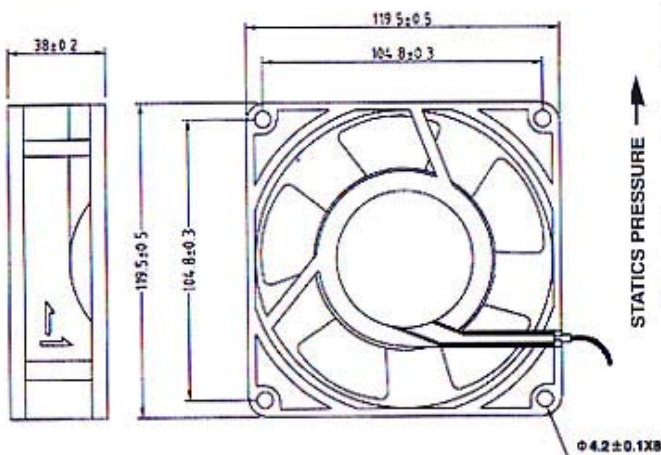

Dimensions (mm)