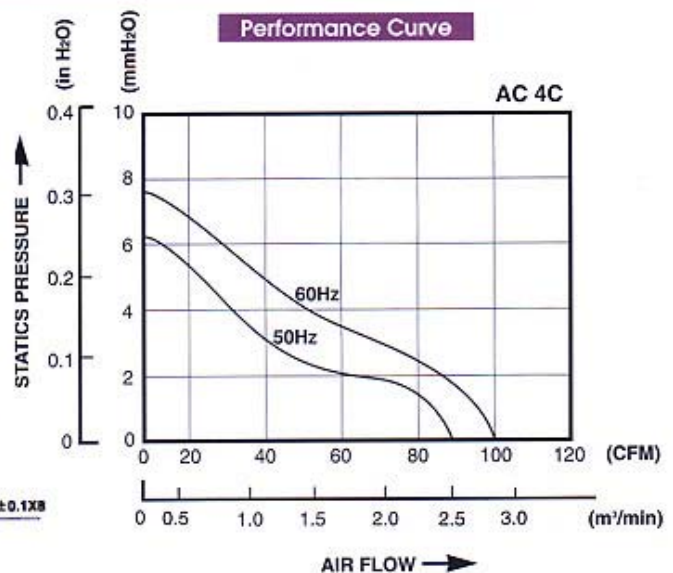

Performance Curve