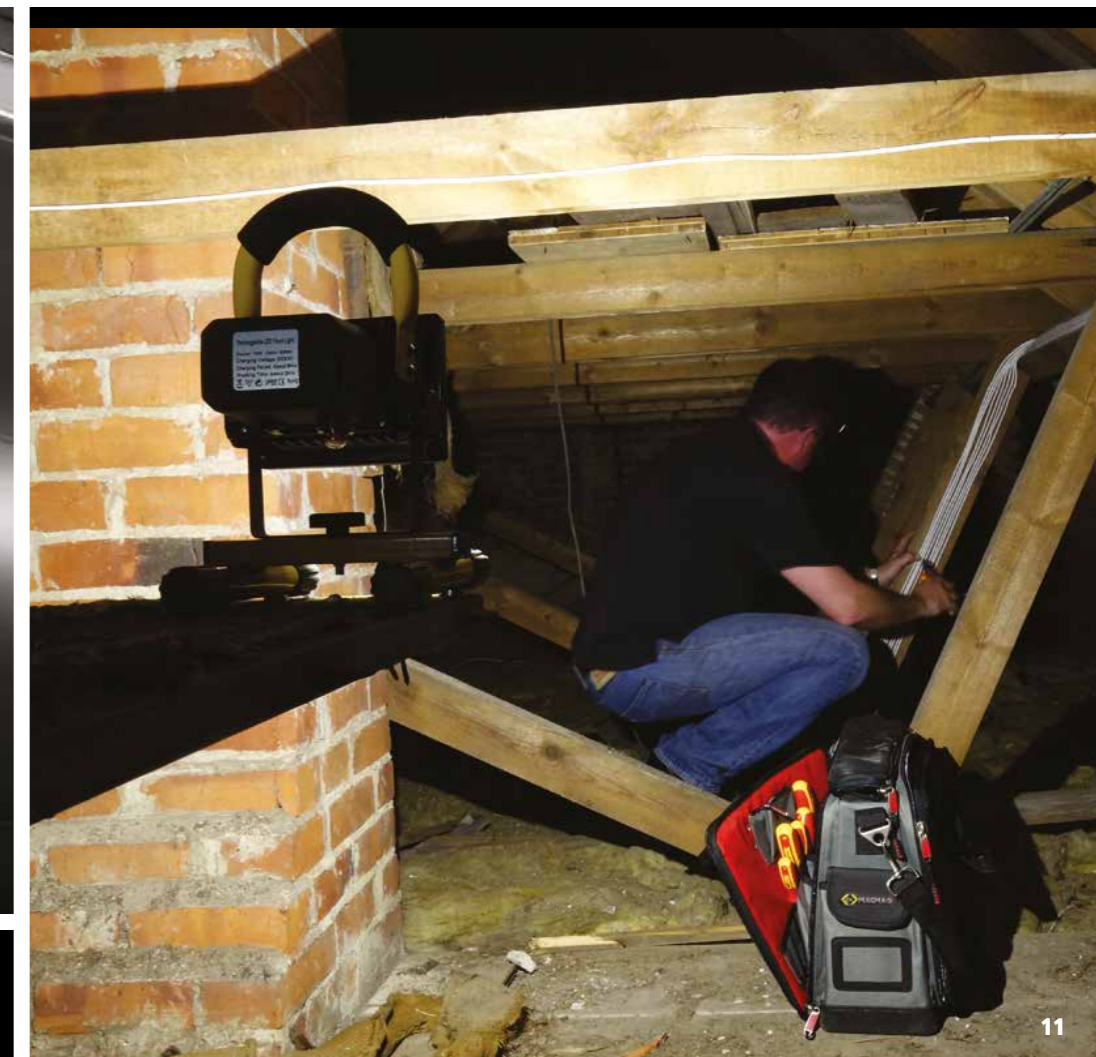

HIGH POWER LED LIGHTS

T9410 8 LED POCKET INSPECTION LIGHT 120 LUMENS

Stood upright, laid flat or suspended via its magnetic clip, the T9410 pocket inspection light provides super-bright flood beam illumination, ideal for close proximity hands free applications.

Specification:

- > 8 Super bright LEDs
- > Wide flood beam
- > 180° rotating magnetic pocket clip
- > Water & dirt resistant, tested to IP64
- > Battery life: 8hrs
- > Size: 160 x 26mm

NEW

120 LUMENS

Beam	Weather Rating	Impact Resistant	Power Supply	Battery Life
Flood	IP64	1M	3x AAA (not supplied)	Up to 8 hours

T9710R 10W RECHARGEABLE LED FLOOD LIGHT 600 LUMENS

Powered by a high performance, state-of-the-art COB (chips on board) Epistar LED, the rechargeable T9710 flood light gives complete freedom to illuminate even the most remote of areas.

Specification:

- > High Performance 600 Lumen Epistar COB LED
- > Power: 10W
- > Wide 120° flood beam
- > Magnetic base
- > Vertical and horizontal rotation
- > Water & dirt resistant, tested to IP65
- > Battery life: 3hrs
- > Size: 147 x 168 x 240mm

NEW

600 LUMENS

Beam	Weather Rating	Power Supply	Battery Life
120° Flood	IP65	Rechargeable 7.4V 4.4Ah Li-on Battery	Up to 3 hours