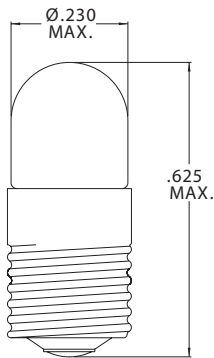

# Chicago Miniature Lighting, LLC

*Lighting the world since 1910*

T-1 3/4 Wedge Base & T-13/4 Midget Screw Base

## T-1 3/4 Wedge Base

Part Number	Design Voltage	Amps	MSCP	Life Hours	Filament Type
CM11	2.5	.200	.200	1,000	C-2R
CM111	2.7	.100	.230	5	S-2
CM56	5.0	.115	.150	20,000	C-2R
CM79	6.0	.200	.600	1,000	C-2R
CM16	6.3	.150	.340	5,000	C-2F
CM84	6.3	.040	.030	20,000	C-2R
CM86	6.3	.200	.400	20,000	C-2F
CM18	14.0	.040	.130	5,000	C-2F
CM37	14.0	.090	.500	1,500	C-2F
CM70	14.0	.150	1.50	100	C-2F
CM73	14.0	.080	.300	15,000	C-2F
CM74	14.0	.100	.700	500	C-2F
CM17	28.0	.065	.650	5,000	C-2F
CM85	28.0	.040	.300	7,000	C-2F

## T-1 3/4 Midget Screw Base

Part Number	Design Voltage	Amps	MSCP	Life Hours	Filament Type
CM8669	1.35	.060	.010	500	C-6
CM1767	2.50	.200	.200	500	C-2R
CM1769	2.50	.200	.200	500	C-2R
CM8693	2.70	.060	.040	6,000	C-2R
CM3153	5.00	.060	.150	5,000	C-2R
CM342	6.00	.040	.030	10,000	C-2V
CM1768	6.00	.200	.600	1,000	C-2R
CM7323	6.00	.200	.550	5,000	C-2R
CM378	6.30	.200	.400	20,000	C-2F
CM1775	6.30	.075	.230	1,000	C-2R
CM389	10.0	.040	.080	5,000	C-2F
CM373	14.0	.080	.500	1,500	C-2F
CM383	14.0	.080	.500	750	C-2F
CM8162	14.0	.100	.500	10,000	C-2F
CM8362	14.0	.080	.300	15,000	C-2F
CM8536	18.0	.040	.150	10,000	C-2F
CM335	28.0	.040	.340	4,000	C-2F
CM335LSV	28.0	.060	.340	25,000	C-2F
CM369	28.0	.040	.340	4,000	C-2F
CM399	28.0	.040	.300	7,000	C-2F
CM8369	28.0	.065	.650	15,000	C-2F
CM8384	28.0	.040	.150	10,000	C-2F