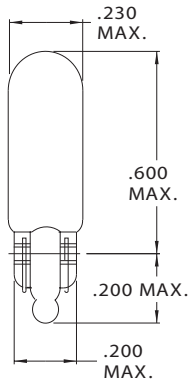

# Chicago Miniature Lighting, LLC

*Lighting the world since 1910*

T-1 3/4 Wedge Base & T-13/4 Midget Screw Base

## T-1 3/4 Wedge Base

Part Number	Design Voltage	Amps	MSCP	Life Hours	Filament Type
CM11	2.5	.200	.200	1,000	C-2R
CM111	2.7	.100	.230	5	S-2
CM56	5.0	.115	.150	20,000	C-2R
CM79	6.0	.200	.600	1,000	C-2R
CM16	6.3	.150	.340	5,000	C-2F
CM84	6.3	.040	.030	20,000	C-2R
CM86	6.3	.200	.400	20,000	C-2F
CM18	14.0	.040	.130	5,000	C-2F
CM37	14.0	.090	.500	1,500	C-2F
CM70	14.0	.150	1.50	100	C-2F
CM73	14.0	.080	.300	15,000	C-2F
CM74	14.0	.100	.700	500	C-2F
CM17	28.0	.065	.650	5,000	C-2F
CM85	28.0	.040	.300	7,000	C-2F

## T-1 3/4 Midget Screw Base

Part Number	Design Voltage	Amps	MSCP	Life Hours	Filament Type
CM8669	1.35	.060	.010	500	C-6
CM1767	2.50	.200	.200	500	C-2R
CM1769	2.50	.200	.200	500	C-2R
CM8693	2.70	.060	.040	6,000	C-2R
CM3153	5.00	.060	.150	5,000	C-2R
CM342	6.00	.040	.030	10,000	C-2V
CM1768	6.00	.200	.600	1,000	C-2R
CM7323	6.00	.200	.550	5,000	C-2R
CM378	6.30	.200	.400	20,000	C-2F
CM1775	6.30	.075	.230	1,000	C-2R
CM389	10.0	.040	.080	5,000	C-2F
CM373	14.0	.080	.500	1,500	C-2F
CM383	14.0	.080	.500	750	C-2F
CM8162	14.0	.100	.500	10,000	C-2F
CM8362	14.0	.080	.300	15,000	C-2F
CM8536	18.0	.040	.150	10,000	C-2F
CM335	28.0	.040	.340	4,000	C-2F
CM335LSV	28.0	.060	.340	25,000	C-2F
CM369	28.0	.040	.340	4,000	C-2F
CM399	28.0	.040	.300	7,000	C-2F
CM8369	28.0	.065	.650	15,000	C-2F
CM8384	28.0	.040	.150	10,000	C-2F