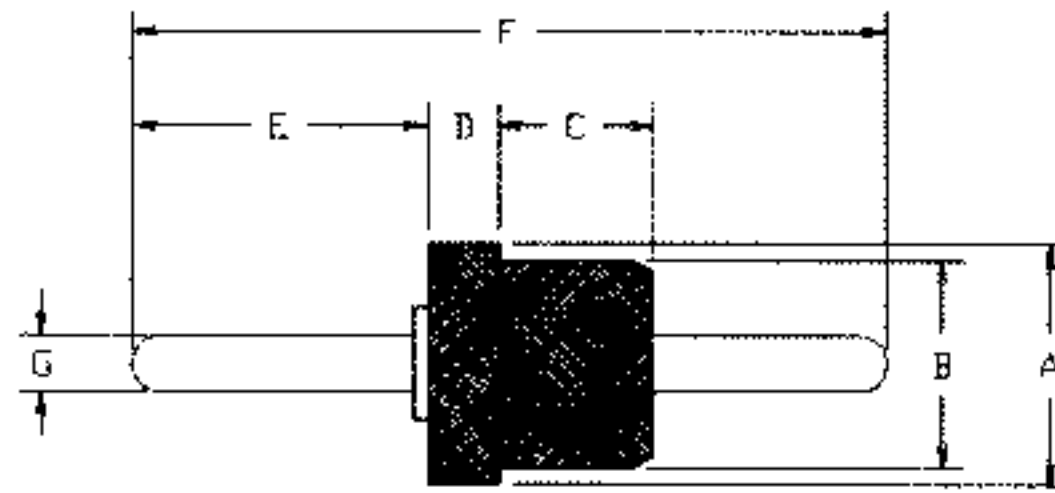

PTFE INSULATED TERMINALS

1110-XX- XX XX

BASIC PART NUMBER FINISH COLOR (SEE COLOR CHART)

FIG.210

PTFE COLOR CHART

| XX | COLOR |
|----|--------|
| 10 | BLACK |
| 11 | BROWN |
| 12 | RED |
| 13 | ORANGE |
| 14 | YELLOW |
| 15 | GREEN |
| 16 | BLUE |
| 17 | VIOLET |
| 18 | GRAY |
| 19 | WHITE |