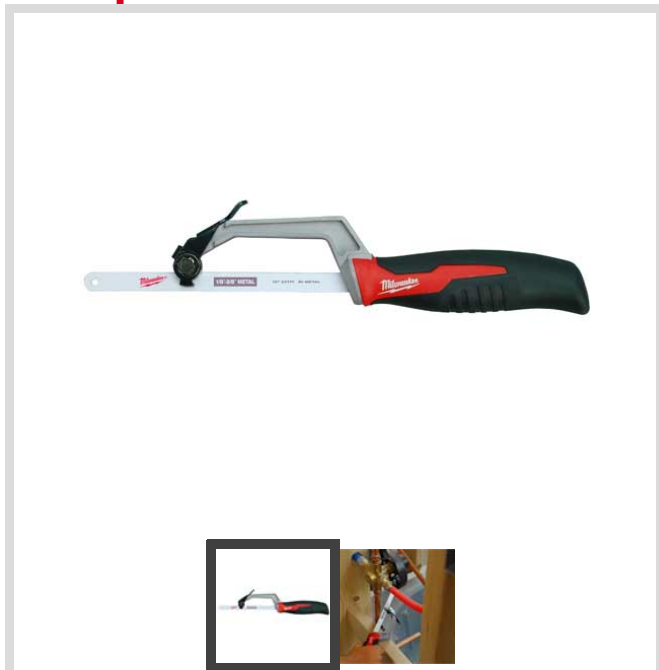

[Home](#) > [Products](#) > [Tools](#) > [Hand Tools](#) > [Compact Hack Saw](#)

## Compact Hack Saw 48-22-0012

The Milwaukee® Compact Hack Saw features a compact design that is ideal for small cutting applications. A tool free blade change offers increased efficiency in the field and a rubber over mold adds comfort for the user.

### Includes

- (1) Compact Hack Saw
- (1) 10" Blade

### FEATURES

- Tool Free Blade Change - Change Blades up to 10X Faster
- Compact Design - Ideal for versatile cutting in tight spaces
- Adjustable Blade Length - Easier flush cutting
- Rubber Over Mold Grip - Increased Comfort