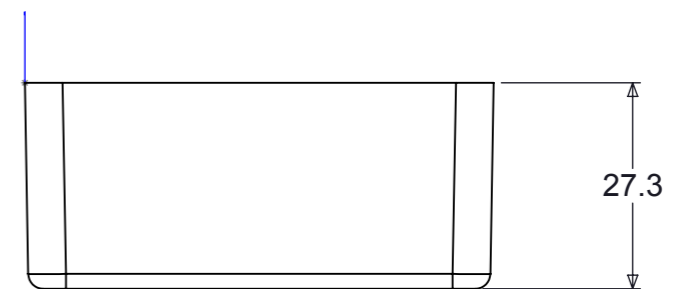

Description	Manufacturer Part No	Material	Weight (Kilograms)	Dimension Height (mm)	Dimension Width (mm)	Dimension Depth (mm)	Country of Origin	RoHS Compliant
ABS IP54 Enclosure Clear	479-0020-0	ABS	0.55	112	62	31	GB	YES
ABS IP54 Enclosure Black	479-0020-1	ABS	0.55	112	62	31	GB	YES
ABS IP54 Enclosure Blue	479-0020-2	ABS	0.55	112	62	31	GB	YES
ABS IP54 Enclosure Brown	479-0020-3	ABS	0.55	112	62	31	GB	YES
ABS IP54 Enclosure Green	479-0020-4	ABS	0.55	112	62	31	GB	YES
ABS IP54 Enclosure Red	479-0020-5	ABS	0.55	112	62	31	GB	YES
ABS IP54 Enclosure White	479-0020-6	ABS	0.55	112	62	31	GB	YES
ABS IP54 Enclosure Yellow	479-0020-7	ABS	0.55	112	62	31	GB	YES
ABS IP54 Enclosure Purple	479-0020-8	ABS	0.55	112	62	31	GB	YES
ABS IP54 Enclosure Grey	479-0020-9	ABS	0.55	112	62	31	GB	YES
ABS IP54 Enclosure Orange	479-0020-10	ABS	0.55	112	62	31	GB	YES
ABS IP54 Enclosure Cream	479-0020-11	ABS	0.55	112	62	31	GB	YES

DEBUR AND BREAK SHARP EDGES  
 IF IN DOUBT ASK DO NOT SCALE DRAWING

THIRD ANGLE PROJECTION

A3

	NAME	CNN NUMBER	DATE
DRAWN	W.Coxon		08/07/08
APP'VD	R O'Brien		.
EDITED	.	CNN????	.

FINISH: See chart  
 .

UNLESS OTHERWISE SPECIFIED:  
 DIMENSIONS ARE IN MILLIMETRES  
 SURFACE FINISH:  
 TOLERANCES:  
 LINEAR:  
 NO DECIMAL PLACES ±0.5mm  
 1 DECIMAL PLACE ±0.1mm  
 2 DECIMAL PLACES ±0.03mm  
 ANGULAR: ±1°