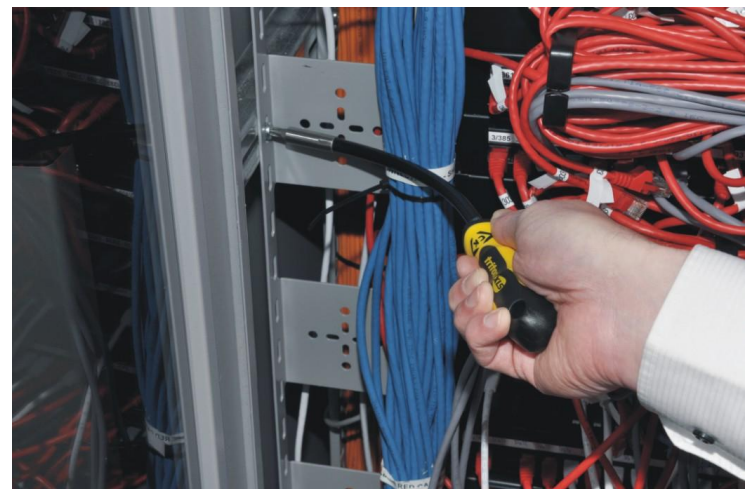

PRODUCT SPECIFICATION

**Carl
Kammerling**
International

Brand	C.K
Product Range	Set of Flexible Shafted Screwdriver with 41pcs Bit Set in metal box
Catalogue number	T4760AVI
Date	01/08/2015

Range Description

TritonXLS Flexible shafted screwdriver with
41pcs Bit set in metal box

Features

- Strong yet flexible shaft for access to screws and fixings in awkward places
- Soft grip tri-lobe handle for exceptional comfort and control
- Magnetic bit holder for positive bit retention
- For use with 6mm – 1/4" hexagon screwdriver bits

Including

- 41pcs Bit set in Metal Box
- Premium quality S2 alloy steel for exceptional strength & durability
- Precision machined tip for an exact fit & damage free screwdriving
- Contents:
  PH1 x2,PH2 x4, PH3 x2, PZ1 x4, PZ2 x8, PZ3 x4, Slotted 4mm x2, 5.5mm x2, 6mm x2, 8mm x2, TX15 x1,TX20 x1, TX25 x1,TX30 x 1, Hex3 x1,Hex4 x1, Hex5 x1,Hex 6 x1
  Screwdriver bit holder x1