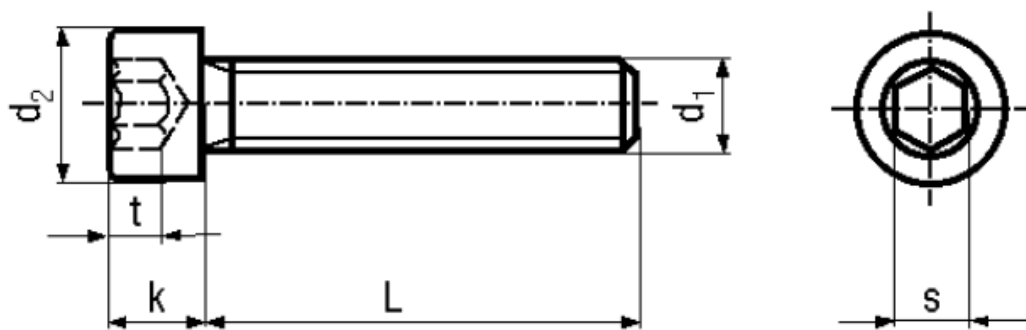

BN 612

Hexagon socket head cap screws
fully threaded
fully threaded

DIN 912
ISO 4762
~UNI 5931

Material Quality

Article No. - 1233998

d ₁	M5
L	10
d ₂	8,5
k	5
s	4
t min.	2,5

DIN 912: Standard withdrawn

M1,4: Not included in ISO 4672.

Socket head cap screws low head type acc. DIN 7984 / DIN 6912: BN 2844 / BN 1350.

X-ON Electronics

Largest Supplier of Electrical and Electronic Components

Click to view similar products for [Screws & Fasteners](#) category: