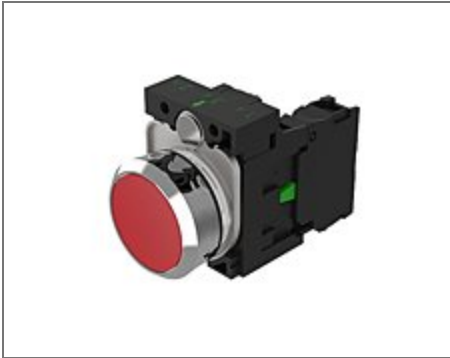

## Part No. 45-1131.3120.000.102, Pushbutton

[Specifications](#) | [Bill of Materials](#)

### Specifications

<b>Actuator</b>	<u>Pushbutton</u>
<b>Lens Colour</b>	Red
<b>Function</b>	2 Positions, momentary (O<I)
<b>Housing Material</b>	Metal/Plastic
<b>Shape of Handle or Frontring</b>	raised/ level to bezel
<b>Lock System</b>	None
<b>Key</b>	None
<b>Key Type</b>	None
<b>Switching Angle</b>	None
<b>Contacts</b>	1NC
<b>Terminal</b>	Screw terminal
<b>Voltage Illumination</b>	None

<b>Mounting Type</b>	Front mounting
<b>Mounting Style</b>	Holder
<b>Environmental Rating</b>	IP66, IP67, IP69K
<b>Industry Standards/Certifications</b>	UL, CSA, VDE, CCC, CE, RoHS
<b>Switching Function</b>	On-Off
<b>Illumination</b>	None
<b>Contact Material</b>	Silver
<b>Termination Style</b>	Screw
<b>Mechanical Life</b>	Maintain 500'000 switching cycles Momentary 10'000'000 switching cycles
<b>AC Voltage</b>	500 V
<b>DC Voltage</b>	500 V
<b>Switching Current</b>	10 A