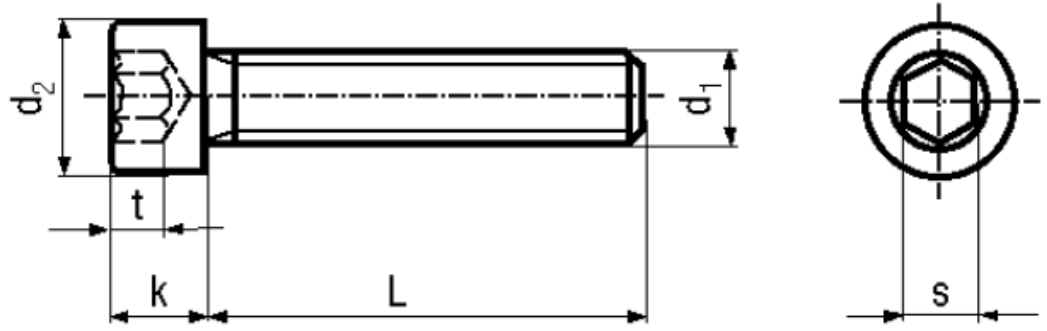

## BN 612

Hexagon socket head cap screws  
fully threaded  
fully threaded

DIN 912  
ISO 4762  
~UNI 5931

Material  Quality

### Article No. - 1208152

d <sub>1</sub>	M4
L	6
d <sub>2</sub>	7
k	4
s	3
t min.	2

DIN 912: Standard withdrawn

M1,4: Not included in ISO 4672.

Socket head cap screws low head type acc. DIN 7984 / DIN 6912: BN 2844 / BN 1350.