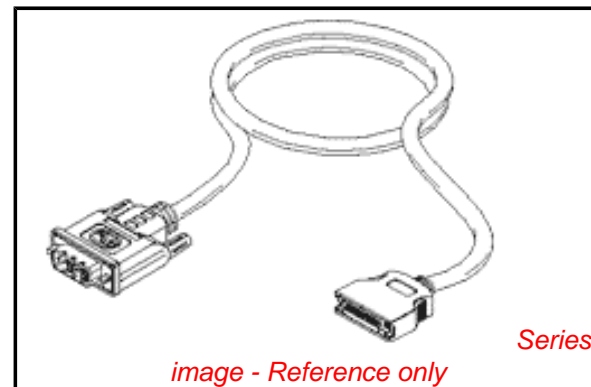

Physical

Cable Length	2.0m
Circuits (Loaded)	24
Color - Resin	Black
Gender	Plug/Plug
Lock to Mating Part	None
Material - Metal	Phosphor Bronze
Material - Plating Mating	Gold
Material - Plating Termination	Tin
Material - Resin	Polyester
Net Weight	177.500/g
Packaging Type	Bag
Pitch - Mating Interface	1.90mm
Plating min - Mating	0.254µm
Plating min - Termination	3.810µm
Single Ended	No
Termination Interface: Style	Solder or Weld
Wire Insulation Diameter	N/A
Wire Size AWG	N/A
Wire/Cable Type	N/A

Electrical

Current - Maximum per Contact	3A
Shielded	Yes

Material Info

Reference - Drawing Numbers

Product Specification	RPS-74320-010
Sales Drawing	SD-88741-007

EU RoHS

RoHS Compliant by Exemption
REACH SVHC Not Reviewed
Low-Halogen Status Not Reviewed