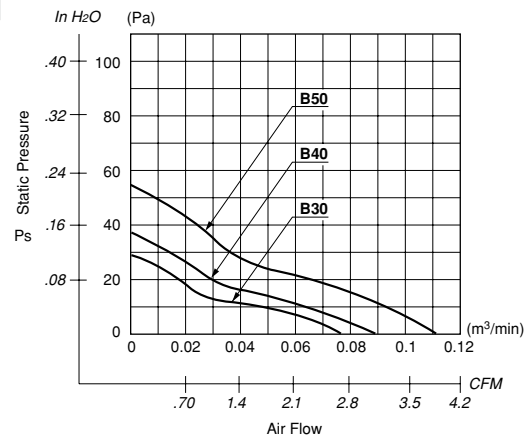

Allowable Ambient Temperature Range:

-10°C ~ +70°C (Operating)

-40°C ~ +70°C (Storage)

(non-condensing environment)

Outline

Units: $\frac{\text{inch}}{\text{mm}}$

Characteristic Curves

Panel Cut-outs

Material

- Casing : Plastic (Black) 94V-0
- Impeller : Plastic (Black) 94V-0
- Bearing : Ball Bearing
- Lead Wire: UL1061, AWG26, +Red, -Black

Specifications

MODEL	Product No.	Rated Voltage	Operating Voltage	Current	Input Power	Speed	Max. Air Flow		Max. Static Pressure		Noise	Mass
		(V)	(V)	(A) ^{*1}	(W) ^{*1}	(min ⁻¹) ^{*1}	CFM ^{*1}	(m ³ /min) ^{*1}	in H ₂ O	(Pa) ^{*1}	(dB) ^{*1}	(g)
1204KL-01W-B30-	X00	5	4.5 ~ 5.5	0.10	0.50	7500	2.7	0.078	.116	29.0	21.0	8.5
1204KL-01W-B40-	X00	5	4.5 ~ 5.5	0.14	0.70	9000	3.2	0.091	.148	37.0	23.0	8.5
1204KL-01W-B50-	X00	5	4.5 ~ 5.5	0.18	0.90	10500	3.8	0.110	.216	54.0	27.0	8.5
1204KL-04W-B30-	X00	12	6 ~ 13.8	0.06	0.72	7500	2.7	0.078	.116	29.0	21.0	8.5
1204KL-04W-B40-	X00	12	6 ~ 13.8	0.07	0.84	9000	3.2	0.091	.148	37.0	23.0	8.5
1204KL-04W-B50-	X00	12	6 ~ 13.8	0.08	0.96	10500	3.8	0.110	.216	54.0	27.0	8.5