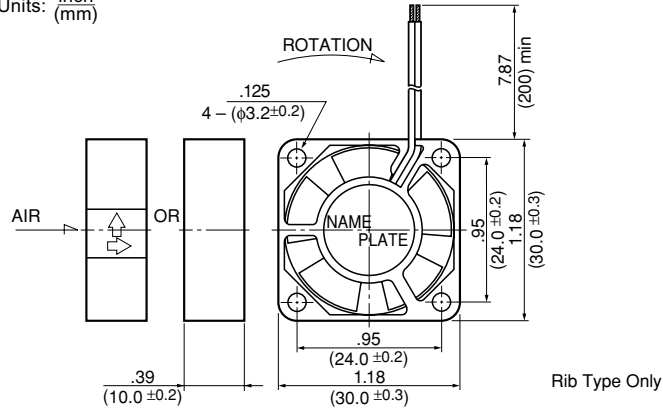

1204KL (30[□] x 10^L)

NMB

EMINEABEA.COM

General Specifications

Motor Protection:

Auto Restart/Polarity Protection

Insulation Resistance: 10M Ω or over with a DC500V Megger

Dielectric Withstand Voltage: AC 700V 1s

Allowable Ambient Temperature Range:

-10°C ~ +70°C (Operating)

-40°C ~ +70°C (Storage)

(non-condensing environment)

Outline

Units: $\frac{\text{inch}}{\text{mm}}$