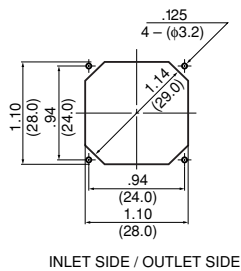

Allowable Ambient Temperature Range:

-10°C ~ +70°C (Operating)

-40°C ~ +70°C (Storage)

(non-condensing environment)

Outline

Units: $\frac{\text{inch}}{\text{mm}}$

Characteristic Curves

Panel Cut-outs

Material

- Casing : Plastic (Black) 94V-0
- Impeller : Plastic (Black) 94V-0
- Bearing : Ball Bearing
- Lead Wire: UL1061, AWG26, +Red, -Black

Specifications

MODEL	Product No.	Rated Voltage	Operating Voltage	Current	Input Power	Speed	Max. Air Flow		Max. Static Pressure		Noise	Mass
		(V)	(V)	(A) ^{*1}	(W) ^{*1}	(min ⁻¹) ^{*1}	CFM ^{*1}	(m ³ /min) ^{*1}	in H ₂ O	(Pa) ^{*1}	(dB) ^{*1}	(g)
1204KL-01W-B30-	X00	5	4.5 ~ 5.5	0.10	0.50	7500	2.7	0.078	.116	29.0	21.0	8.5
1204KL-01W-B40-	X00	5	4.5 ~ 5.5	0.14	0.70	9000	3.2	0.091	.148	37.0	23.0	8.5
1204KL-01W-B50-	X00	5	4.5 ~ 5.5	0.18	0.90	10500	3.8	0.110	.216	54.0	27.0	8.5
1204KL-04W-B30-	X00	12	6 ~ 13.8	0.06	0.72	7500	2.7	0.078	.116	29.0	21.0	8.5
1204KL-04W-B40-	X00	12	6 ~ 13.8	0.07	0.84	9000	3.2	0.091	.148	37.0	23.0	8.5
1204KL-04W-B50-	X00	12	6 ~ 13.8	0.08	0.96	10500	3.8	0.110	.216	54.0	27.0	8.5