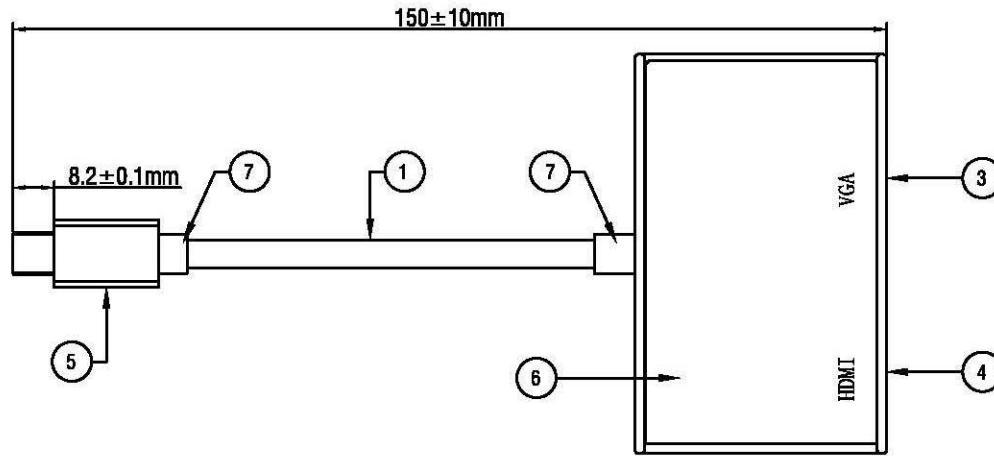

Mini DP Male

VGA Female

HDMI Female

Electronic Test:

- 1.100% TEST OPEN SHORT MIS-WIRE
- 2.CONTACT RESISTANCE:3Ω
- 3.INSULATION RESISTANCE:5MΩ
- 4.HI-PORT:300V DC/10MS

7	45P PVC WHITE		G
6	ALUMINUM CASE,SILVER	1	PCS
5	ABS SHELL, ASSEMBLY TYPE	1	PCS
4	HDMI A FEMALE (WHITE INSULATION NICKEL PLATED)	1	PCS
3	VGA FEMALE (BLUE INSULATION NICKEL PLATED)+4-40# nut +PCB'A	1	PCS
2	MINI DP MALE (WHITE INSULATION NICKEL PLATED)	1	PCS
1	UL20276(32-#*1P+AL/MY)*5+32-#*4C+28-#*1C+AL+B OD:5.0mm WHITE COLOR PVC JACKET	1	PCS
NUMBER	PRODUCT SPECIFICATIONS	Quantity	Unit

ROLINE Cable Adapter
4K2K, Mini DP Male to VAG Female/HDMI Female, 15cm, Silver

Item No.	12.03.3161	
Draw	<i>Andi</i>	Date: 2015.08.28
Approval		
Maker	F16	

X-ON Electronics

Largest Supplier of Electrical and Electronic Components