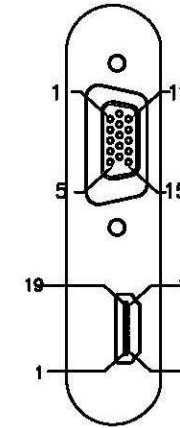

Mini DP Male

VGA Female

HDMI Female

Electronic Test:

- 1.100% TEST OPEN SHORT MIS-WIRE
- 2.CONTACT RESISTANCE:3Ω
- 3.INSULATION RESISTANCE:5MΩ
- 4.HI-PORT:300V DC/10MS

7	45P PVC WHITE		G
6	ALUMINUM CASE,SILVER	1	PCS
5	ABS SHELL, ASSEMBLY TYPE	1	PCS
4	HDMI A FEMALE (WHITE INSULATION NICKEL PLATED)	1	PCS
3	VGA FEMALE (BLUE INSULATION NICKEL PLATED)+4-40# nut +PCB'A	1	PCS
2	MINI DP MALE (WHITE INSULATION NICKEL PLATED)	1	PCS
1	UL20276(32-#*1P+AL/MY)*5+32-#*4C+28-#*1C+AL+B OD:5.0mm WHITE COLOR PVC JACKET	1	PCS
NUMBER	PRODUCT SPECIFICATIONS	Quantity	Unit

ROLINE Cable Adapter
4K2K, Mini DP Male to VAG Female/HDMI Female, 15cm, Silver

Item No.	12.03.3161	
Draw	<i>Andi</i>	Date: 2015.08.28
Approval		
Maker	F16	

X-ON Electronics

Largest Supplier of Electrical and Electronic Components