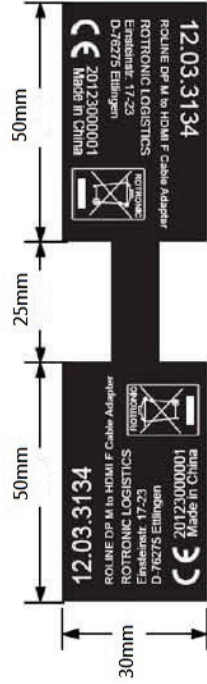

# rotronic

**Datenblatt - Fiche technique - Data sheet**

**12.03.3134**

**ROLINE DisplayPort-HDMI Adapter, DP Stecker-HDMI Buchse,**

**ROLINE Adaptateur DisplayPort – HDMI, DP M-HDMI F,**

**ROLINE DisplayPort-HDMI Adapter, DP M – HDMI F,**

**PIN Assignment**

NO	DESCRIPTION	Q'TY	UNIT	PCS
10	PCB	1	pcs	1
9	DisplayPort M ABS FRONT SHELL WHITE	1	pcs	1
8	DisplayPort M ABS SHELL WHITE MARKING: □ (PT-COOL GREY 8C)	1	pcs	1
7	DisplayPort M SHELL NICKEL PLATED PIN GOLD PLATED WITHOUT HOOD	1	pcs	1
6	DisplayPort M DUST CAP	1	pcs	1
5	HDMI F (miniDP to HDMI) ABS FRONT SHELL WHITE	1	pcs	1
4	HDMI (miniDP to HDMI PCB) ABS SHELL WHITE MARKING: □ (PT-COOL GREY 8C)	1	pcs	1
3	6SP WHITE PVC	5	g	1
2	DP TO HDMI F (SHELL NICKEL PIN GOLD PLATED) PCB+SMT+SOLDER	1	pcs	1
1	Display Port UL20276 [34AWG (7/0.08TC)*1PR+EAM)*6+32AWG (7/0.08TC)*6C +D(8C)+AB 85% (16/7/0.12AL) OD:4.5MM WHITE	L	M	1
NO	DESCRIPTION	Q'TY	UNIT	PCS

TOLERANCE	INCHES	M/M
.X	.015	.30
.XX	.010	.10
.XXX	.005	.05

<b>rotronic</b>	
ROLINE Display Port M-HDMI F Adapter Cable	
White	
CUSTOMER : <b>jo</b>	
CUSTOMER P/N : <b>12.03.3134</b>	
SCALE	NONE
UNIT	MM
DATE	2013.01.11
DRAWING NO. :	
REV. A	1/3