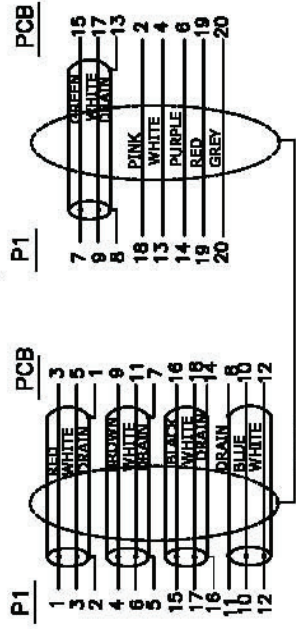

# rotronic

**Datenblatt - Fiche technique - Data sheet**

**12.03.3134**

**ROLINE DisplayPort-HDMI Adapter, DP Stecker-HDMI Buchse,**

**ROLINE Adaptateur DisplayPort – HDMI, DP M-HDMI F,**

**ROLINE DisplayPort-HDMI Adapter, DP M – HDMI F,**

**PIN Assignment**

NO	DESCRIPTION	Q'TY	UNIT	PCS
10	PCB	1	pcs	1
9	DisplayPort M ABS FRONT SHELL WHITE	1	pcs	1
8	DisplayPort M ABS SHELL WHITE MARKING: □ (PT-COOL GREY 8C)	1	pcs	1
7	DisplayPort M SHELL NICKEL PLATED PIN GOLD PLATED WITHOUT HOOD	1	pcs	1
6	DisplayPort M DUST CAP	1	pcs	1
5	HDMI F (miniDP to HDMI) ABS FRONT SHELL WHITE	1	pcs	1
4	HDMI (miniDP to HDMI PCB) ABS SHELL WHITE MARKING: □ (PT-COOL GREY 8C)	1	pcs	1
3	6SP WHITE PVC	5	g	1
2	DP TO HDMI F (SHELL NICKEL PIN GOLD PLATED) PCB+SMT+SOLDER	1	pcs	1
1	Display Port UL20276 [34AWG (7/0.08TC)*1PR+EAM)*6+32AWG (7/0.08TC)*6C +D(8C)+AB 85% (16/7/0.12AL) OD:4.5MM WHITE	L	M	1
NO	DESCRIPTION	Q'TY	UNIT	PCS

TOLERANCE	INCHES	M/M
.X	.015	.30
.XX	.010	.10
.XXX	.005	.05

<b>rotronic</b>	
ROLINE Display Port M-HDMI F Adapter Cable	
White	
CUSTOMER : <b>jo</b>	
CUSTOMER P/N : <b>12.03.3134</b>	
SCALE	NONE
UNIT	MM
DATE	2013.01.11
DRAWING NO. :	
REV. A	1/3