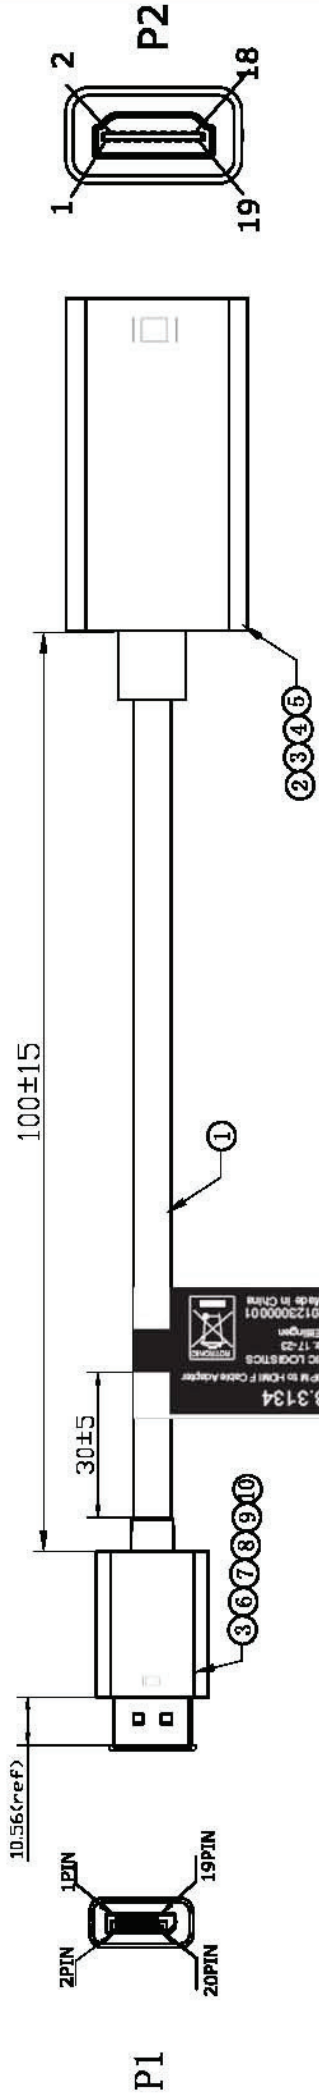

# rotronic

**Datenblatt - Fiche technique - Data sheet**

**12.03.3134**

**ROLINE DisplayPort-HDMI Adapter, DP Stecker-HDMI Buchse,**

**ROLINE Adaptateur DisplayPort – HDMI, DP M-HDMI F,**

**ROLINE DisplayPort-HDMI Adapter, DP M – HDMI F,**

**PIN Assignment**

NO	DESCRIPTION	Q'TY	UNIT	PCS
10	PCB	1	pcs	1
9	DisplayPort M ABS FRONT SHELL WHITE	1	pcs	1
8	DisplayPort M ABS SHELL WHITE MARKING: □ (PT-COOL GREY 8C)	1	pcs	1
7	DisplayPort M SHELL NICKEL PLATED PIN GOLD PLATED WITHOUT HOOD	1	pcs	1
6	DisplayPort M DUST CAP	1	pcs	1
5	HDMI F (miniDP to HDMI) ABS FRONT SHELL WHITE	1	pcs	1
4	HDMI (miniDP to HDMI PCB) ABS SHELL WHITE MARKING: □ (PT-COOL GREY 8C)	1	pcs	1
3	6SP WHITE PVC	5	g	1
2	DP TO HDMI F (SHELL NICKEL PIN GOLD PLATED) PCB+SMT+SOLDER	1	pcs	1
1	Display Port UL20276 [34AWG (7/0.08TC)*1PR+EAM)*6+32AWG (7/0.08TC)*6C +D(8C)+AB 85% (16/7/0.12AL) OD:4.5MM WHITE	L	M	1
NO	DESCRIPTION	Q'TY	UNIT	PCS

TOLERANCE	INCHES	M/M
.X	.015	.30
.XX	.010	.10
.XXX	.005	.05

<b>rotronic</b>	
ROLINE Display Port M-HDMI F Adapter Cable	
White	
CUSTOMER : <b>jo</b>	
CUSTOMER P/N : <b>12.03.3134</b>	
SCALE	NONE
UNIT	MM
DATE	2013.01.11
DRAWING NO. :	
REV. A	1/3