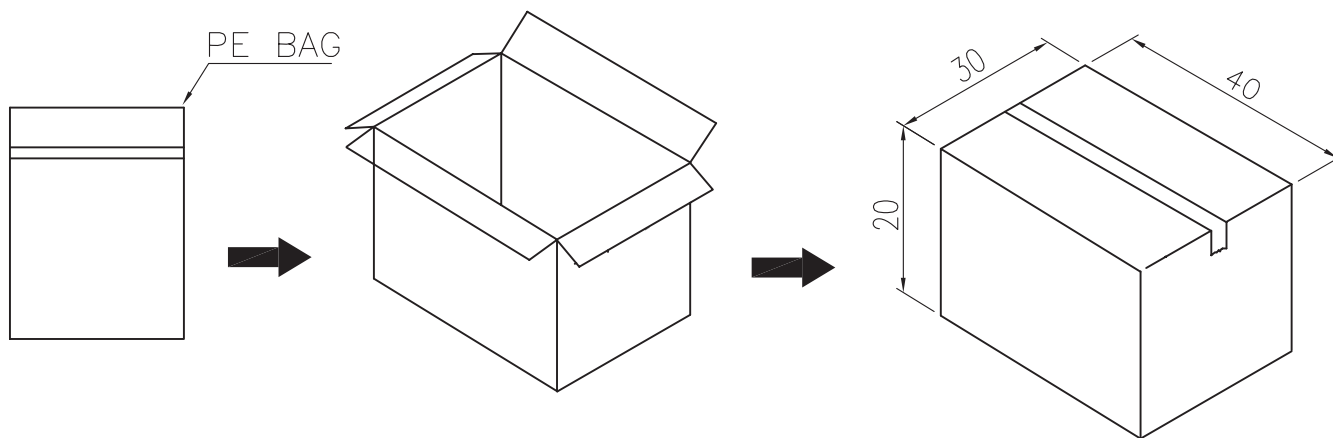

C

D

Note:
 1.Dimension
 Carton Size:40*30*20(CM)
 2.Quantity: 5000 Pcs/Carton

RoHS Compliant				PROJECTION: 	GENERAL TOLERANCE .X = +/- 0.2 .XX = +/- 0.15	
G						
F						
E						
D				APPROVAL: RJ	UNIT: MM	DESCRIPTION: WR-WTB 1.25 MM PRE-CRIMPED CONTACT WERI PART NO: 653 153 128 030
C					SCALE:	
B					SHEET: 2/2	
A					DRAW: QL	
REV	DATE	FILE	BY			SIZE A4