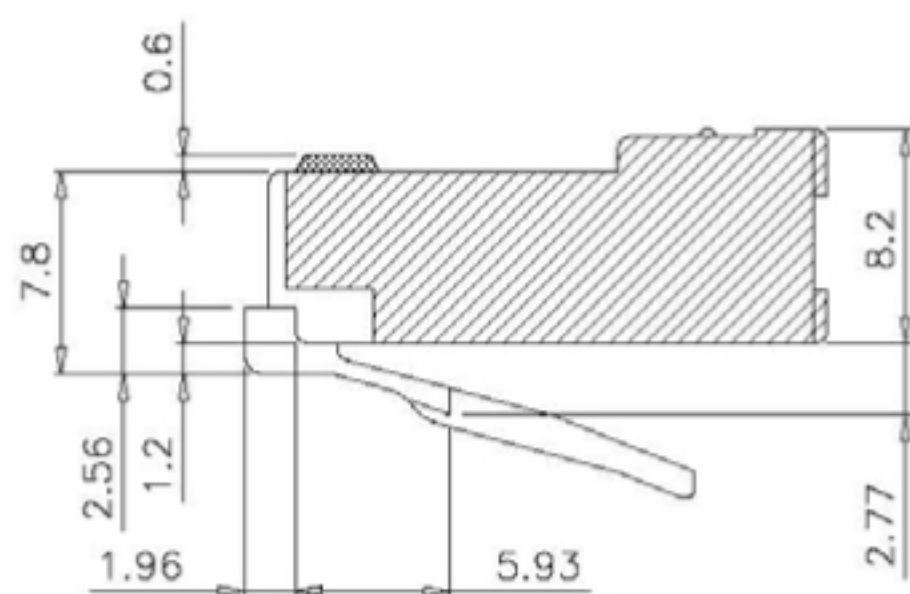

rotronic

Datenblatt - Fiche technique - Data sheet

12.01.1089

ROLINE Modular-Plug geschirmt, Kat. 5e, 10 Stck

ROLINE Connecteur modulaire blindé, Cat.5e, 10 unités

**ROLINE Cat.5e Modular Plug, 8p8c, shielded,
for Stranded Wire, 10 pcs.**

Specification :

Material :

1. Housing : Polycarbonate, UL 94V-2, Transparent
2. Shield : Bronze with Nickel plated
3. Contact Terminal : Phosphor Bronze , **Straight Pin**
Finished : **50 micro-inch Gold plating**

Performance :

- a. Operation Temperature : -40°C to 80°C
- b. Cable to Plug Tensile Strength : 7.7 kgs
- c. Use for 24-26 AWG stranded wires

X-ON Electronics

Largest Supplier of Electrical and Electronic Components