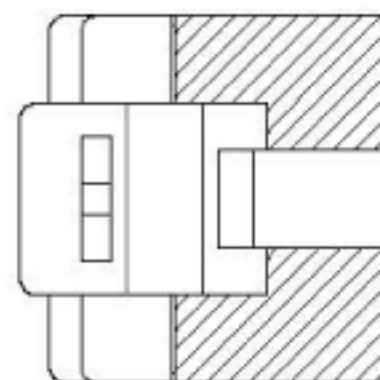

rotronic

Datenblatt - Fiche technique - Data sheet

12.01.1089

ROLINE Modular-Plug geschirmt, Kat. 5e, 10 Stck

ROLINE Connecteur modulaire blindé, Cat.5e, 10 unités

**ROLINE Cat.5e Modular Plug, 8p8c, shielded,
for Stranded Wire, 10 pcs.**

Specification :

Material :

1. Housing : Polycarbonate, UL 94V-2, Transparent
2. Shield : Bronze with Nickel plated
3. Contact Terminal : Phosphor Bronze , **Straight Pin**
Finished : **50 micro-inch Gold plating**

Performance :

- a. Operation Temperature : -40°C to 80°C
- b. Cable to Plug Tensile Strength : 7.7 kgs
- c. Use for 24-26 AWG stranded wires

X-ON Electronics

Largest Supplier of Electrical and Electronic Components