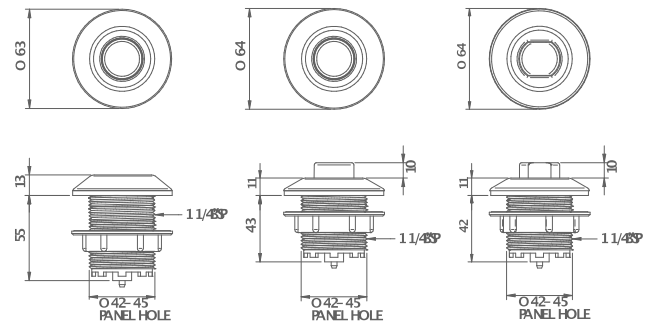

## LINE DRAWING

## SPECIFICATIONS

standards/approvals	n/a
degree of protection	EN 60529 IPX4
connection method	via back entry spout, 4mm dia. or 2mm dia.
electrical rating	n/a
contact configuration	n/a
pressure range	works with 6871, 6872, 6773, 6753, 6891, 6893, 6861, 6862, 6863, 6864, 6869 – dependent on tube length
operating temperature	+10 <sup>0</sup> C to +40 <sup>0</sup> C
body material	thermoplastic
weight	plastic – 0.063Kg; metal – 0.2Kg
additional information	available as a vandal resistant version 6443