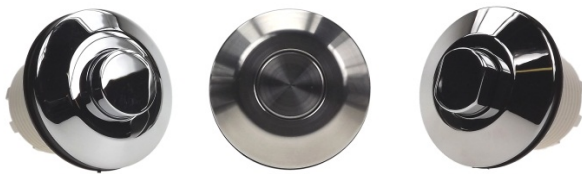

6442 Large Push Button

PRODUCT IMAGE