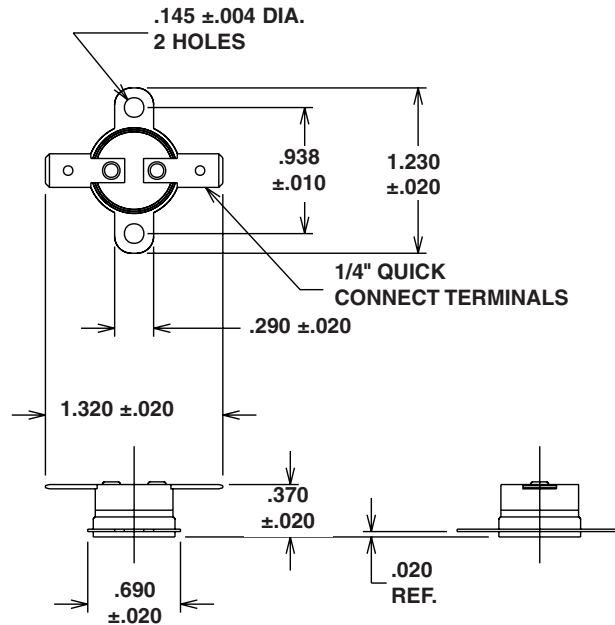

— Automatic Reset

Operating Specifications

Sec.	STANCOR PART NUMBER	Operating Range¹		Function²	Differential³	
		°F	°C			
A	STO-60	55 to 65	13 to 18	Opens	20°F	12°C
	STO-85	80 to 90	27 to 32	Opens	15°F	8°C
	STC-100	93 to 107	34 to 42	Closes	30°F	17°C
	STO-110	105 to 115	41 to 46	Opens	30°F	17°C
B	STO-120	115 to 125	46 to 52	Opens	30°F	17°C
	STC-120	113 to 127	45 to 53	Closes	30°F	17°C
	STO-140	135 to 145	57 to 63	Opens	30°F	17°C
	STC-140	133 to 147	56 to 64	Closes	30°F	17°C
C	STO-150	145 to 155	63 to 68	Opens	30°F	17°C
	STO-160	155 to 165	68 to 74	Opens	30°F	17°C
	STO-170	165 to 175	74 to 79	Opens	30°F	17°C
	STC-170	162 to 178	72 to 81	Closes	30°F	17°C
	STO-175	170 to 180	77 to 82	Opens	15°F	8°C
D	STO-180	175 to 185	79 to 85	Opens	30°F	17°C
	STC-180	172 to 188	78 to 87	Closes	30°F	17°C
	STO-190	185 to 195	85 to 91	Opens	30°F	17°C
	STO-210	204 to 216	96 to 102	Opens	30°F	17°C
	STO-220	214 to 226	101 to 108	Opens	30°F	17°C
E	STC-225	217 to 232	103 to 111	Closes	30°F	17°C
	STO-230	224 to 236	107 to 113	Opens	30°F	17°C
	STC-240	229 to 251	109 to 122	Closes	100°F	56°C
	STO-250	244 to 256	118 to 124	Opens	30°F	17°C
	STO-325	315 to 335	157 to 169	Opens	50°F	28°C

Common Ratings

Load	120 VAC	240 VAC	DIMENSIONS INCHES			Weight (oz.)	Agency Certif.
			L	Case W	H		
Resistive	15 Amps	10 Amps	1.23	1.32	0.37	0.2	UL
Inductive	3.0 FLA - 12.0 LRA	1.5 FLA - 6.0 LRA					CSA
Pilot Duty	125 VA	125 VA					VDE

* Agency Certification Note: UL Recognized (File E19279 and MH-5304)
CSA Certified (File LR19988)
VDE Licensed

1 - Operating Range: Range of temperature at which disc thermostat performs switching function.

2 - Function:

- Opens - Normally closed circuit - opens within specified temperature range.
- Closes - Normally open circuit - closes within specified temperature range.

3 - Differential: Temperature drop below operating range minimum necessary for disc to reset.