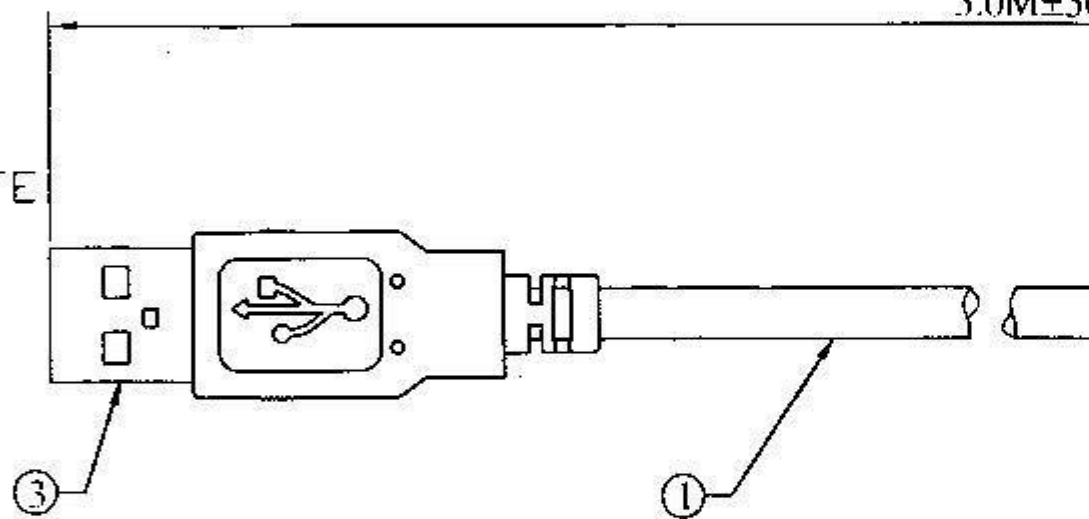

Datenblatt - Fiche technique - Data sheet

12.04.1089

ROLINE USB 2.0 Verlängerung schwarz, 5m

ROLINE Rallonge USB 2.0 noire, 5m

ROLINE USB 2.0 Extension Cable, 1 Port, black, 5 m

CONFIGURATION:

(P1)USB A-MALE

(P2)P

5.0M±50

(P1)
USB A MALE
INSULATOR:WHITE

NOTE:

1. CABLE COLOR: BLACK
2. OVERALL MOLDED WITH BLACK COLOR PVC
3. HOOD WITH ABS,COLOR&SR COLOR SAME CABLE JACK
4. TOTAL LENGTH:5M±50MM

5.	SR/MOLDED	1Set	PVC Moulding/ WITH BLACK COLOR
4.	HOOD	1Set	ABS HOOD/BLACK COLOR(DWG NO.USB103-A-HD1/2)
3.	PCB SET	1Set	PCB MODULAR
2.	CONNECTOR	1pc	USB A-MALE, WITH MOLDED TYPE
1.	CABLE	1pc	USB2.0 UL2725(#28X1PAIR+#24X2C) + AEB BLACK COLOR, PVC JACKET,Ø.D:4.5MM,L:5M
NO.	PART NAME	QTY	SPECIFICATION