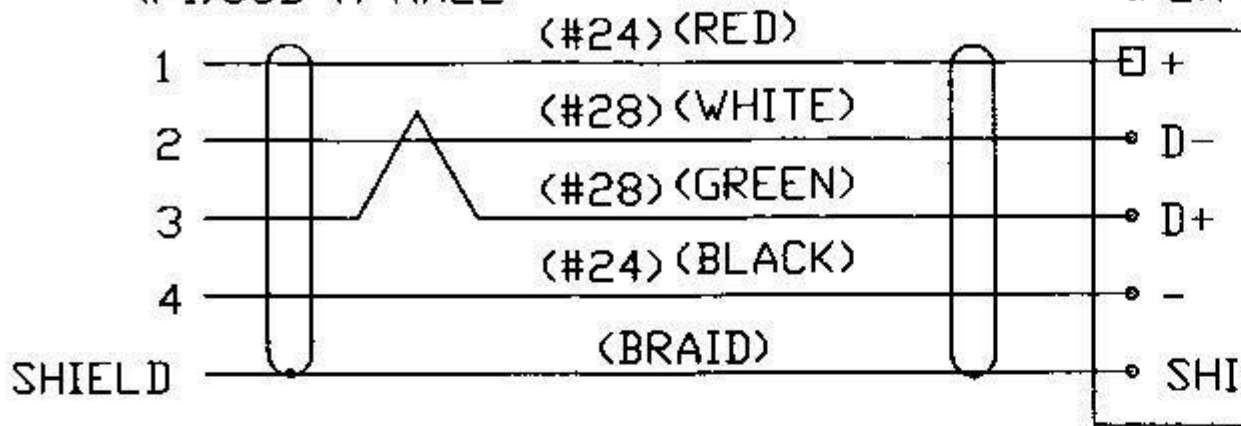

Datenblatt - Fiche technique - Data sheet

12.04.1089

ROLINE USB 2.0 Verlängerung schwarz, 5m

ROLINE Rallonge USB 2.0 noire, 5m

ROLINE USB 2.0 Extension Cable, 1 Port, black, 5 m

CONFIGURATION:

(P1)USB A-MALE

(P2)P

5.0M±50

(P1)
USB A MALE
INSULATOR:WHITE

NOTE:

1. CABLE COLOR: BLACK
2. OVERALL MOLDED WITH BLACK COLOR PVC
3. HOOD WITH ABS,COLOR&SR COLOR SAME CABLE JACK
4. TOTAL LENGTH:5M±50MM

5.	SR/MOLDED	1Set	PVC Moulding/ WITH BLACK COLOR
4.	HOOD	1Set	ABS HOOD/BLACK COLOR(DWG NO.USB103-A-HD1/2)
3.	PCB SET	1Set	PCB MODULAR
2.	CONNECTOR	1pc	USB A-MALE, WITH MOLDED TYPE
1.	CABLE	1pc	USB2.0 UL2725(#28X1PAIR+#24X2C) + AEB BLACK COLOR, PVC JACKET,Ø.D:4.5MM,L:5M
NO.	PART NAME	QTY	SPECIFICATION