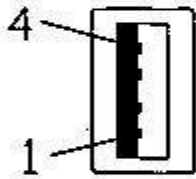

Datenblatt - Fiche technique - Data sheet

12.04.1089

ROLINE USB 2.0 Verlängerung schwarz, 5m

ROLINE Rallonge USB 2.0 noire, 5m

ROLINE USB 2.0 Extension Cable, 1 Port, black, 5 m

CONFIGURATION:

(P1)USB A-MALE

(P2)P

5.0M±50

(P1)
USB A MALE
INSULATOR:WHITE

NOTE:

1. CABLE COLOR: BLACK
2. OVERALL MOLDED WITH BLACK COLOR PVC
3. HOOD WITH ABS,COLOR&SR COLOR SAME CABLE JACK
4. TOTAL LENGTH:5M±50MM

5.	SR/MOLDED	1Set	PVC Moulding/ WITH BLACK COLOR
4.	HOOD	1Set	ABS HOOD/BLACK COLOR(DWG NO.USB103-A-HD1/2)
3.	PCB SET	1Set	PCB MODULAR
2.	CONNECTOR	1pc	USB A-MALE, WITH MOLDED TYPE
1.	CABLE	1pc	USB2.0 UL2725(#28X1PAIR+#24X2C) + AEB BLACK COLOR, PVC JACKET,Ø.D:4.5MM,L:5M
NO.	PART NAME	QTY	SPECIFICATION