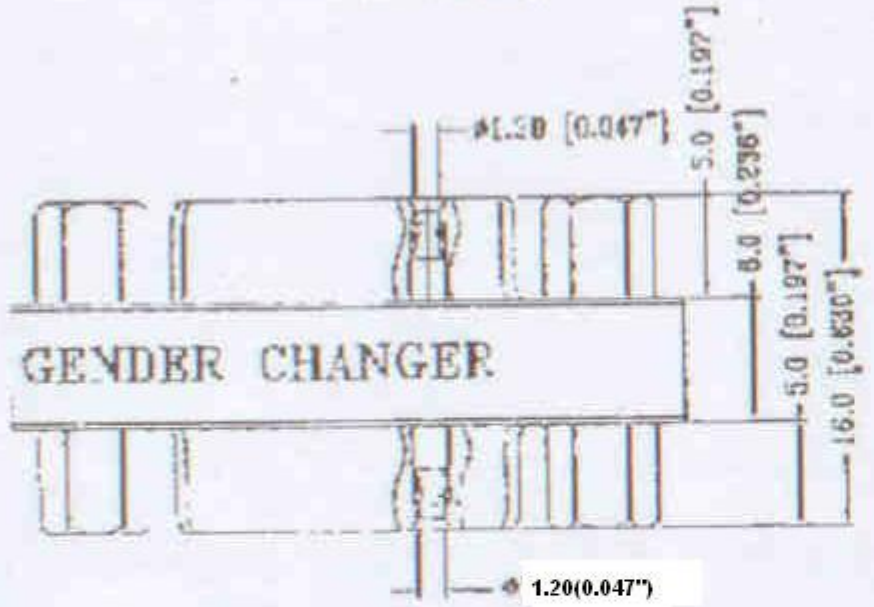

rotronic

Datenblatt - Fiche technique - Data sheet

12.03.2030

ROLINE 9pol. Buchse-Buchse,

Connecteur femelle / femelle 9 pôles,

ROLINE Mini Gender Changer, 9-pin F – F,

REV. 270 P. 5 3

REV	DRAWN BY	CHECKED BY	APPROVED BY	VIEW
1	C.C.S	TED JU	TED JU	
	07212001	07212001	07212001	