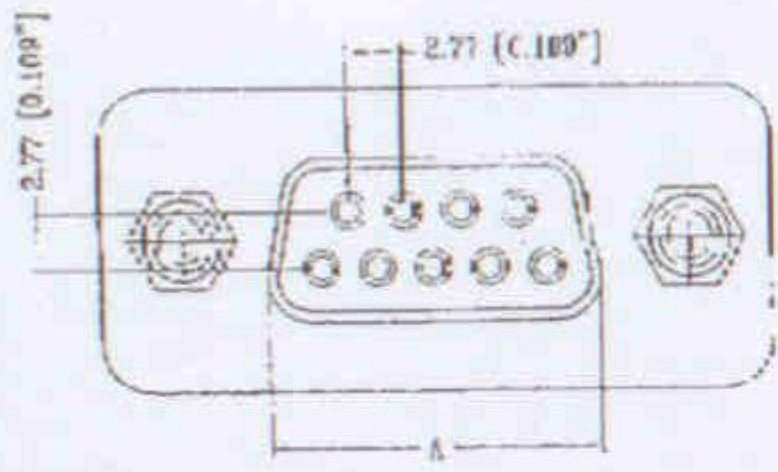

rotronic

Datenblatt - Fiche technique - Data sheet

12.03.2030

ROLINE 9pol. Buchse-Buchse,

Connecteur femelle / femelle 9 pôles,

ROLINE Mini Gender Changer, 9-pin F – F,

REV. 270 P. 5 3

REV	DRAWN BY	CHECKED BY	APPROVED BY	VIEW
1	C.C.S	TED JU	TED JU	
	07212001	07212001	07212001	