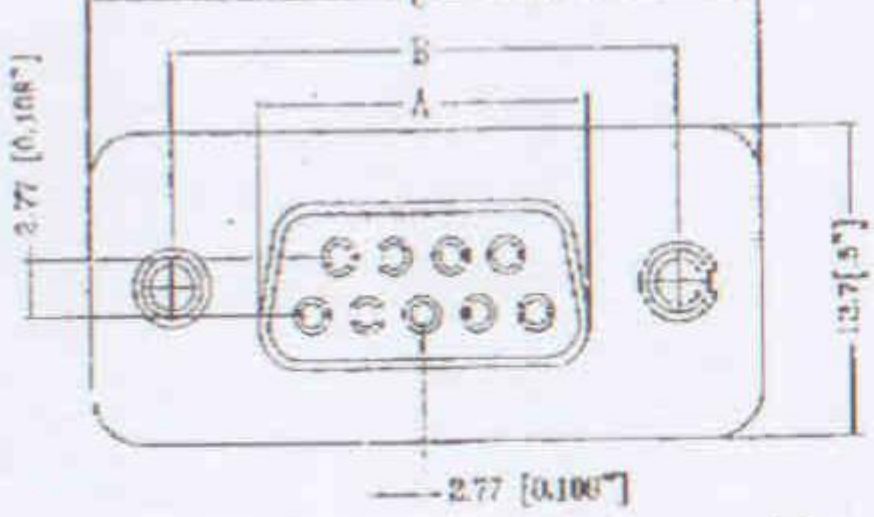

rotronic

Datenblatt - Fiche technique - Data sheet

12.03.2030

ROLINE 9pol. Buchse-Buchse,

Connecteur femelle / femelle 9 pôles,

ROLINE Mini Gender Changer, 9-pin F – F,

REV. 270 P. 5 3

REV	DRAWN BY	CHECKED BY	APPROVED BY	VIEW
1	C.C.S	TED JU	TED JU	
	07212001	07212001	07212001	