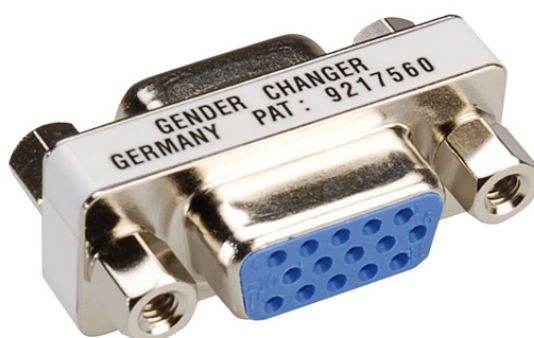

rotronic

Datenblatt - Fiche technique - Data sheet

12.03.2021

ROLINE 15pol. HD Buchse-Buchse,

Connecteur HD femelle / femelle 15 pôles,

ROLINE Mini Gender Changer, 15-pin HD F – F,

P229(090)

06102361

GENDER CHANGER

REVISION	DESCRIPTION	DRAWN BY
		C
		

X-ON Electronics

Largest Supplier of Electrical and Electronic Components

Click to view similar products for [roline manufacturer](#):

Other Similar products are found below :