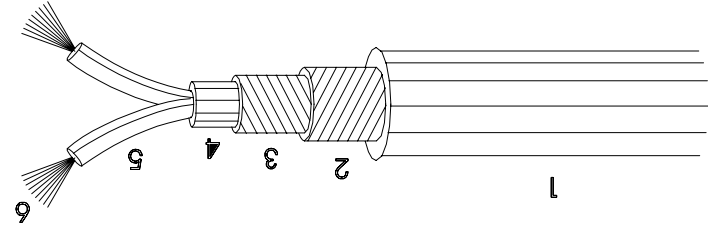

**Operational Areas**

- Microphones.
- Wiring of mixing desks.
- Wiring of patchpanels.
- Balanced and unbalanced audio lines.
- Musical instrument digital interface.
- Intercom cables.

**Dimensions**

- 1 - JACKET  
PVC, Ø5.4mm ±0.30mm
- 2 - SHIELD NO.1  
Black, red, grey, blue, mint, yellow
- 3 - SHIELD NO.2  
Bare copper wires, (0.10mm)
- 4 - PVC SEPERATION  
Bare copper wires, (0.10mm)
- 5 - INSULATION  
PVC, Ø0.12mm ±0.05mm, white, tube
- 6 - CONDUCTOR  
colours are white and brown  
Bare copper wire, 48x0.07mm (0.18mm )

CONVERTED FROM PS007 ISS2 (25.11.93) IN JAN 2003

DrgNo 439 SERIES

TITLE AUDIO CABLE – GAC-2

ALL DIMENSIONS IN MM  
ANGLES IN DECIMAL DEGREES

CUSTOMER FILTER REF

Deltron No	Type	Deltron No	Type
439-0140	BLACK	439-0240	BLUE
439-0540	RED	439-0440	MINT
439-0940	GREY	439-0740	YELLOW

**Ordering Data**

- Reels at 100m
- Weight/reel 4.40 kg
- Weight/metre 0.037 kg
- Colours Black, Red, Grey, Blue, Mint, Yellow