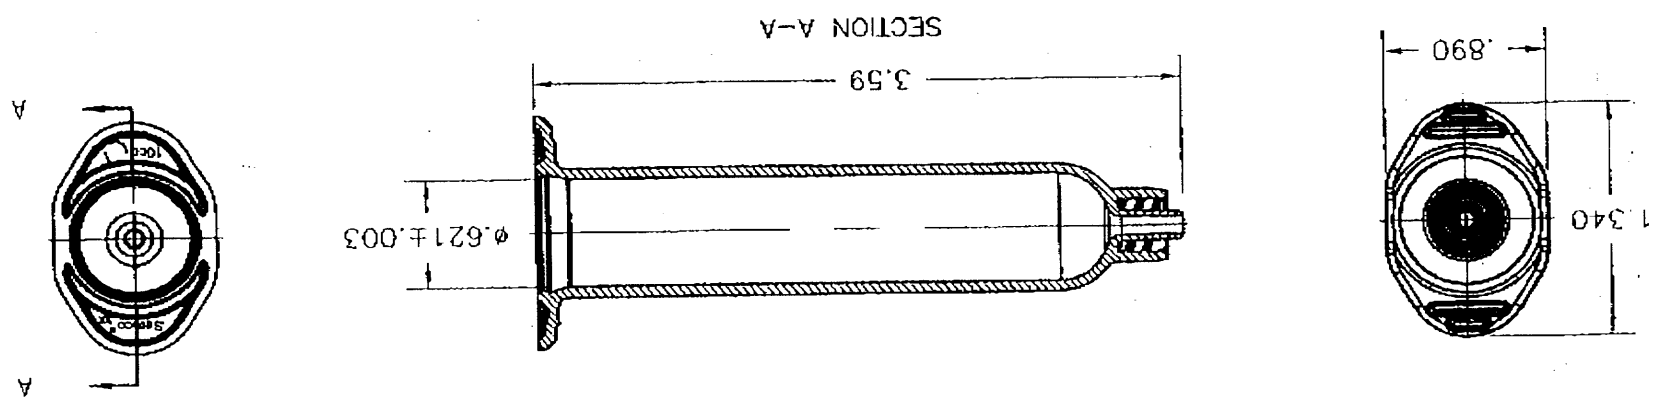

QTY	ITEM	PART NO.	DESCRIPTION OR MATERIAL	LTR	DATE	BY	APPRV	REVISION
		234599	POLYPROPYLENE, NATURAL (EXXON-1154)	A	12/09/02	AN	KA	NEW MOLD

TITLE	10 CC HYBRID BARREL
PART NO.	361016
REV.	A
DRN	MH/AS
DATE	7/18/99
CHECK	
APPRV	GK
REL DATE	7/15/99
PAGE	1 OF 1

LOCITE NO.

FILE: M078 2001/563016.DWG	DISK JAZ-1
SCALE 1:1	
ALL DIMENSIONS & TOLERANCES ARE IN INCHES UNLESS OTHERWISE SPECIFIED	
DECIMAL	XXX - ± .010
	XX - ± .025
	X - ± .050
FRACTION	1/32 - ± 0.001
ANGLE	