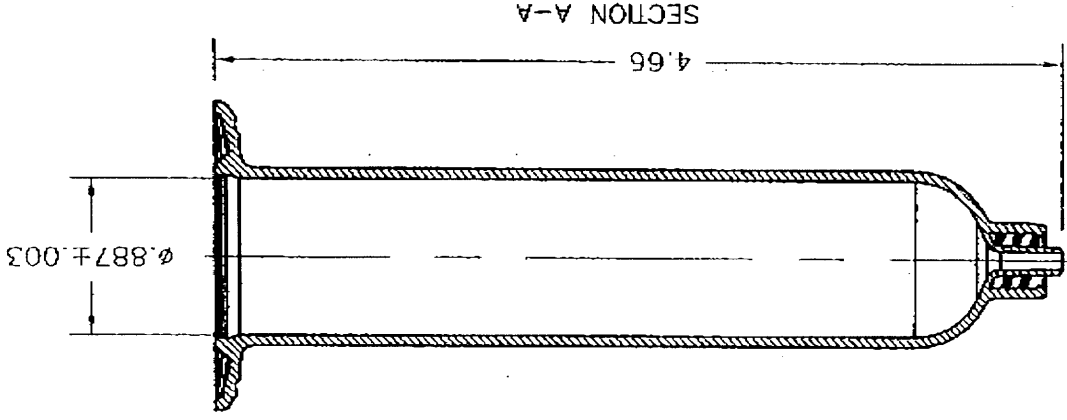

FILE: M078 2001/563016.DWG	DISK JAZ-1
SCALE 1:1	
ALL DIMENSIONS & TOLERANCES ARE IN INCHES UNLESS OTHERWISE SPECIFIED	
DECIMAL	XXX - ± .010
	XX - ± .025
	X - ± .050
FRACTION	1/32 - ± 0.001
ANGLE	

LOCITE NO.

PPG Industries		Application Systems		Semco Packaging & Application Systems		PRC-Desoto International, INC.		POLYPROPYLENE, NATURAL (EXXON-1154)		DESCRIPTION OR MATERIAL	
6454 SAN FERNANDO ROAD, GLENDALE, CALIFORNIA 91203		(818) 247 7140 FAX (818) 549 7867		234588		PART NO.		234588		QTY	
TITLE		DRN		APPRV		LTR		DATE		BY	
3000 HYBRID BARREL		Armon		Segins		A		8/01/02		AN	
PART NO. 300016 A		DATE 11/20/01		REL DATE 11/21/01		DATE		BY		APPRV	
REV.		CHECK		PAGE 1 OF 1		REVISION		NEW MOLD