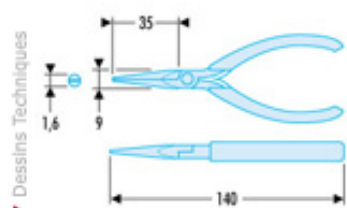

**432.LMT****ISO 9655**

- Slim joint for precision work.

Zoom

**432.LMT** 65 g.