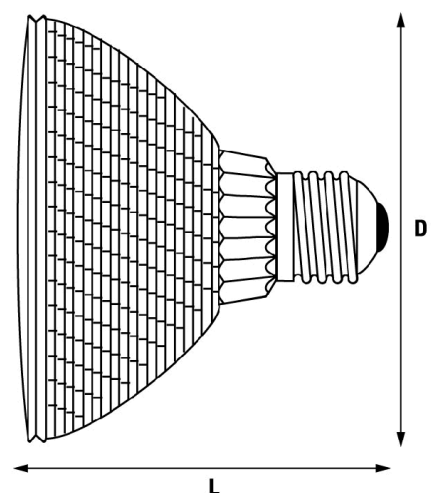

Line Drawing