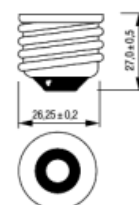

Product selected: Hi-Spot 95 75W/FL30°

Hi-Spot® 95 mains voltage halogen lamps with E27 cap and aluminium reflector are interchangeable with R95 incandescent reflector lamps. Upgrading to beautiful halogen light could not be quicker or easier. Also available Hi-Spot® 95 Dichroic.

Applications

- For use in mains voltage ES/E27 cap downlights, spotlights and luminaires
- For precision or decorative lighting in retail, commercial and domestic applications
- Use dichroic lamps for lighting food, textiles and other objects sensitive to heat
- Suitable for outdoor use when protected from direct contact with water

Features

- Halogen light without the need for a transformer
- Unique, patented, computer designed spiral faceted aluminised reflector
- Wattages 75W and 100W
- Beam angles 10° and 30°
- Excellent colour rendering
- Can be dimmed using standard dimmer switches
- The use of UV-Stop materials dramatically reduces UV emissions
- Average rated life: 3000 hours

Directions for use

- Dichroic lamps must only be used in fixtures that are designed for use with Cool Beam lamps and which will dissipate the heat radiated from the back of the lamp
- Do not exceed the maximum power rating stated on the fixture
- Do not use the lamp in fittings marked with this label:

Product Attributes

Item description	Hi-Spot 95 75W/FL30°
Ordering Code	0021233
EAN code	5410288212333
Packing Quantity	15
Wattage (W)	75
Voltage (V)	240
Cap	E27
Max. Over. Length (mm)	91
Diameter (mm)	97
Colour Temp (K)	2900
Beam angle(°)	30
Peak intensity (CD)	2200
Average life (hours)	3000

Product Image

UV Stop

Illuminance Diagram

Hi-Spot 95 - 75W/30°

Line Drawing

Lamp Cap

E27/ES