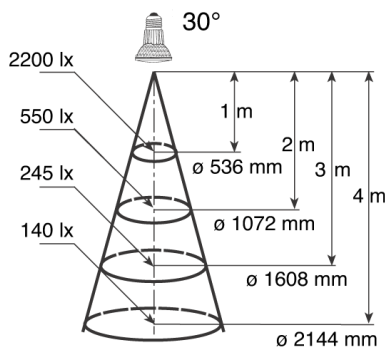

UV Stop

Illuminance Diagram

Hi-Spot 95 - 75W/30°