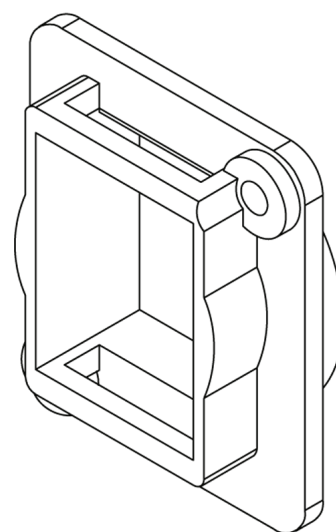

Specifications: