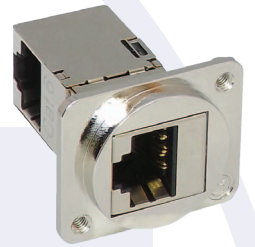

SACK90SDSpm