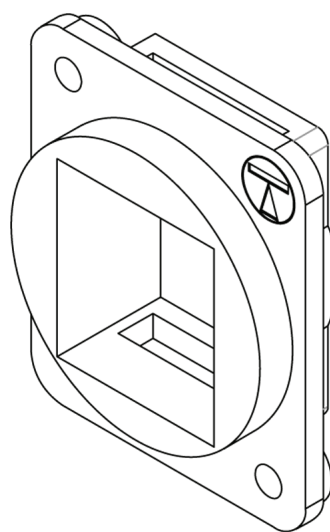

Requirements for cut-out:

Front