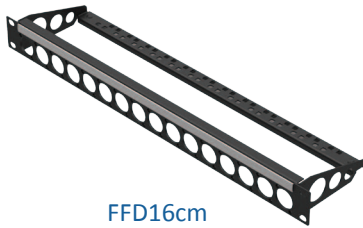

FFD16cm

Code	Description
KCHDDpm	HDMI female to female coupler
KCK66Dpm	RJ12 6p6c female to female coupler
KCUABDpm	USB A female to B female coupler, reversible
KCUAA2Dpm	USB2.0 A female to A female coupler
SACK2Dpm	Category 6 coupler, unshielded
SGACK2SDSpm	Category 6A coupler, shielded
SGKSsuDSpm	Category 6A tool-less socket, shielded
SACK3SDSpm	Category 6 coupler, shielded
SACK90SDSpm	Cat 6 keystone coupler, w/rear outlet 90 degrees to front outlet, shielded or unshielded
FACKSDSpm	Category 5e keystone coupler, shielded
SKFDpm	Category 6 tool-less IDC socket, unshielded
SKmcDpm	Category 6 socket, LSA-Plus and 110 type termination, unshielded
KOCMMDpm	Fibre coupler SC to SC, multi mode simplex
KOCSMDpm	Fibre coupler SC to SC, single mode simplex
KOLMMDXDpm	Fibre coupler LC to LC, multi mode duplex
KOLSMDXDpm	Fibre coupler LC to LC, single mode duplex
KOTMMDpm	Fibre coupler ST to ST, multi mode simplex, black dustcover
KOTSMDpm	Fibre coupler ST to ST, single mode simplex, yellow dustcover
FACK2Dpm	Category 5e keystone coupler, unshielded
KBNC50Dpm	BNC 50 ohm in D UNIVERSAL adaptor
KBNC75Dpm	BNC 75 ohm in D UNIVERSAL adaptor
KSPbkDpm	Speaker module with black elastic identifier
KSPrdDpm	Speaker module with red elastic identifier
FFD16cm	16 port panel for D UNIVERSAL series connectors with cable management
KADscrew R/F	M3 screw to fit standard panels, in bag of 50 pieces; roundhead or flathead, black
KADkpk	D UNIVERSAL Blank

#### More Information:

TUK's D UNIVERSAL series of connectors offers a wide variety of audio, video and data connectors all available for use in standard 'D Series' XLR type cut-outs.

Designed for rear mounting, our connectors have a pleasing flush appearance when mounted in suitable panels. All items in the range can be mounted quickly without need for any securing nuts, as our mounting plates (made from black polycarbonate or nickel plated PC/ABS according to connector type) are pre-threaded for M3 screws.