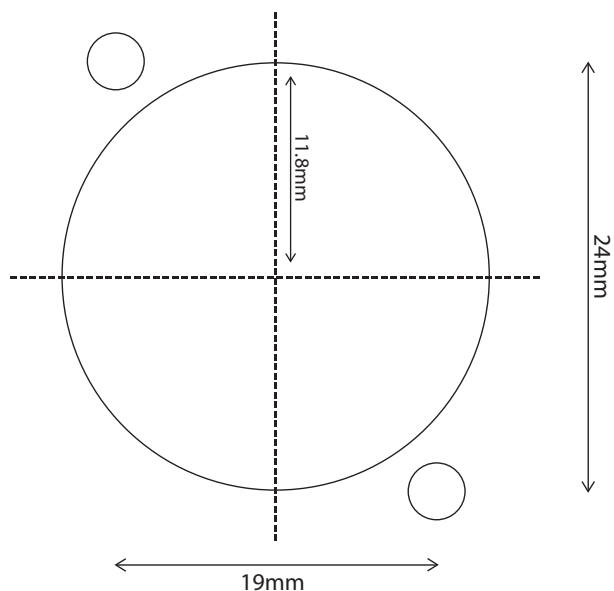

D UNIVERSAL adaptor (KADpm)

Front

Back

Requirements for cut-out:

Front

Back

2nd February, 2016

TUK Ltd, Unit 4, Wimbledon Stadium Business Centre, Riverside Road, London SW17 0BA