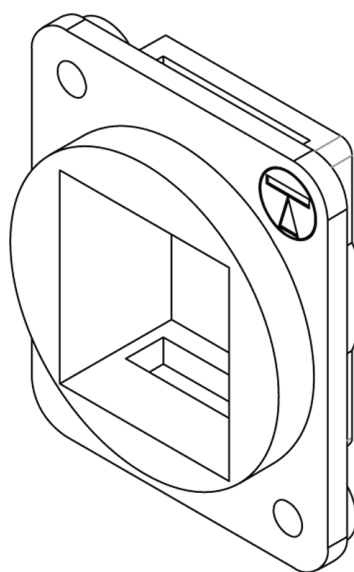

D UNIVERSAL adaptor (KADpm)

Front

Back

Requirements for cut-out:

Front

Back

2nd February, 2016

TUK Ltd, Unit 4, Wimbledon Stadium Business Centre, Riverside Road, London SW17 0BA