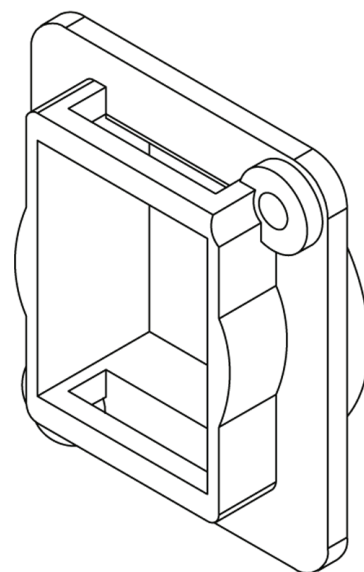

Back

2nd February, 2016

TUK Ltd, Unit 4, Wimbledon Stadium Business Centre, Riverside Road, London SW17 0BA

Tel: +44 (0) 20 8946 6688 Fax: +44 (0) 20 8879 7410 Email: sales@tuk.co.uk Website: www.tuk.co.uk

TUK follows a policy of continuous improvement. All information is correct at the time of printing but may be subject to change without prior notification. Please contact TUK for formal confirmation of current specification. HDMI and LSA-Plus are registered trademarks of HDMI Licensing and Krone (UK) Technique Ltd respectively, whose rights are acknowledged. is a registered trademark of TUK Limited.