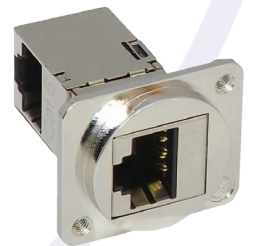

KCK66Dpm

KOTMMDpm

KOTSMDpm