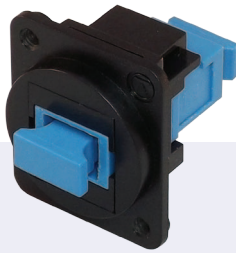

KCK66Dpm

KOCsMDpm

KOTMMDpm

KOTSMDpm