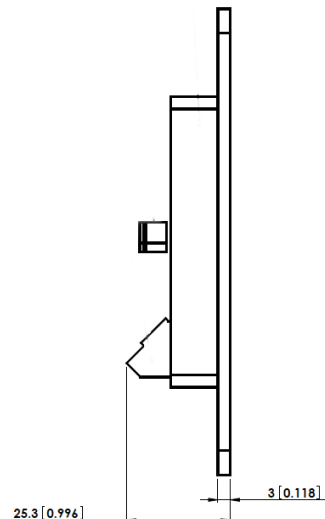

PART NO.	DESCRIPTION
CPA-EXIT-SW	Exit Switch

PCB  
TERMINAL  
BLOCKS

INTER-  
CONNECTION

FUSES &  
FUSE-  
HOLDERS

LEDs &  
INDICATORS

MINIATURE  
SWITCHES

LIMIT &  
SAFETY  
SWITCHES

CONTROL  
PRODUCTS