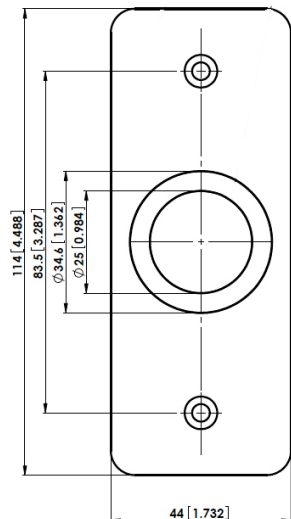

PCB
TERMINAL
BLOCKS

INTER-
CONNECTION

FUSES &
FUSE-
HOLDERS

LEDs &
INDICATORS

MINIATURE
SWITCHES

LIMIT &
SAFETY
SWITCHES

CONTROL
PRODUCTS

INTERFACE
MODULES &
SUPPORTS

RELAY
BASES

ENCLOSURES

BATTERIES

TRANS-
FORMERS

+44 (0)1638 716101
info@camdenboss.com
www.camdenboss.com

We operate a constant improvement policy,
our products are subject to change without notice.

Ver 1.0 Iss 1

CAMDENBOSS
ELECTRONICS & ENCLOSURES