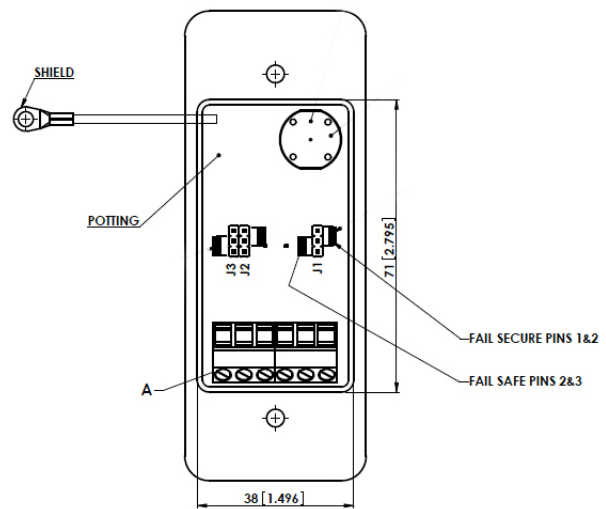

PCB
TERMINAL
BLOCKS

INTER-
CONNECTION

FUSES &
FUSE-
HOLDERS

LEDs &
INDICATORS

MINIATURE
SWITCHES

LIMIT &
SAFETY
SWITCHES

CONTROL
PRODUCTS

INTERFACE
MODULES &
SUPPORTS

RELAY
BASES

ENCLOSURES

BATTERIES

TRANS-
FORMERS

+44 (0)1638 716101
info@camdenboss.com
www.camdenboss.com

We operate a constant improvement policy,
our products are subject to change without notice.

Ver 1.0 Iss 1

CAMDENBOSS
ELECTRONICS & ENCLOSURES