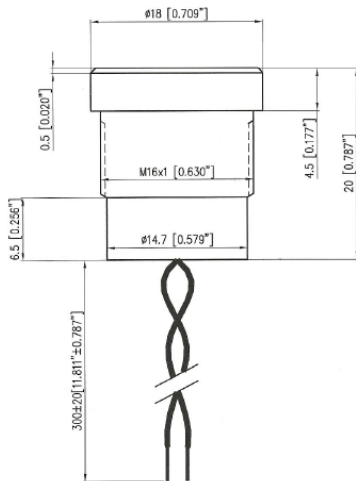

CPS16NF-ALGN

PART NO.

DESCRIPTION

CPS16NF-ALNA	Natural
CPS16NF-ALRD	Red
CPS16NF-ALGN	Green

PCB
TERMINAL
BLOCKS

INTER-
CONNECTION

FUSES &
FUSE-
HOLDERS

LEDs &
INDICATORS

MINIATURE
SWITCHES

LIMIT &
SAFETY
SWITCHES

CONTROL
PRODUCTS

INTERFACE
MODULES &
SUPPORTS

RELAY
BASES

ENCLOSURES

BATTERIES

TRANS-
FORMERS

+44 (0)1638 716101
info@camdenboss.com
www.camdenboss.com

We operate a constant improvement policy,
our products are subject to change without notice.

Ver 1.0 Iss 2

CAMDENBOSS
ELECTRONICS & ENCLOSURES