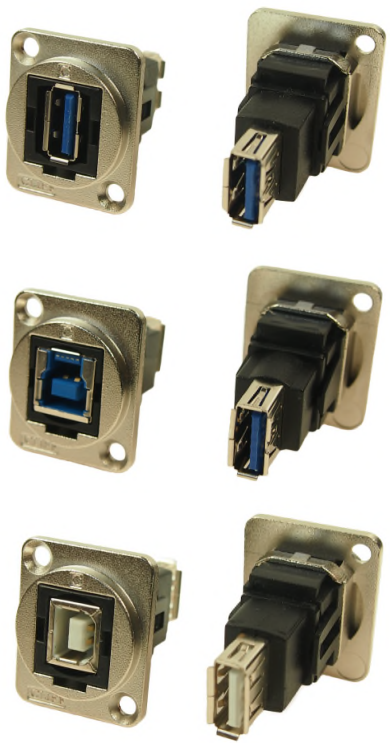

CLIFF

METAL FEEDTHROUGH CONNECTORS FT Series

The Metal FT Series of true feed through connectors are perfect for developing custom I/O configurations for wall-plates, rack panels, etc. ALL fit within a standard XLR panel cutout, and use common cabling for front and back connections. No soldering, no punch terminations, just use the standard cable for that particular connector style. Mount from the front or back, low rear profile accommodates the tightest “behind the panel” spaces. Available in a wide variety of styles.

Part No. **Description**
CP30205NM USB 3.0 A to USB 3.0 A, Nickel Plated, CSK hole.

Part No. **Description**
CP30206NM USB 3.0 B to USB 3.0 A, Nickel Plated, CSK hole.

Part No. **Description**
CP30207NM USB 2.0 B to USB 2.0 A, Nickel Plated, CSK hole.

Part No. **Description**
CP30208NM USB 2.0 A to USB 2.0 A, Nickel Plated, CSK hole.

Part No. **Description**
CP30209NM USB 2.0 A to USB 2.0 B, Nickel Plated, CSK hole.

Part No. **Description**
CP30213M LC Duplex SM adaptor, Black, CSK Hole

Part No. Description
CP30230M RCA Phono RED, CSK Hole

Part No. Description
CP30231M RCA Phono WHITE, CSK Hole

Part No. Description
CP30232M RCA Phono YELLOW, CSK Hole

Other colours available on request.

Part No. Description
CP30241M Blanking Plate, CSK Hole