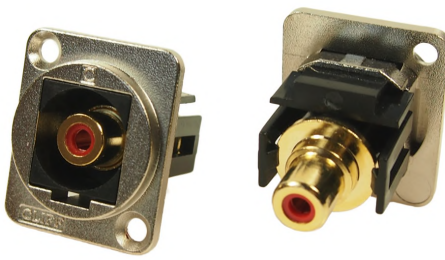

CLIFF

METAL FEEDTHROUGH CONNECTORS FT Series

The Metal FT Series of true feed through connectors are perfect for developing custom I/O configurations for wall-plates, rack panels, etc. ALL fit within a standard XLR panel cutout, and use common cabling for front and back connections. No soldering, no punch terminations, just use the standard cable for that particular connector style. Mount from the front or back, low rear profile accommodates the tightest “behind the panel” spaces. Available in a wide variety of styles.

Part No. **Description**
CP30220M UTP Cat5e RJ45-RJ45, CSK Hole

Part No. Description
CP30220SM FTP Cat5e RJ45-RJ45, Shielded, CSK Hole

Part No. Description
CP30222M UTP Cat6 RJ45-RJ45, CSK Hole

Part No. Description
CP30222SM FTP Cat6 RJ45-RJ45, Shielded, CSK Hole

Part No. Description
CP30230M RCA Phono RED, CSK Hole

Part No. Description
CP30231M RCA Phono WHITE, CSK Hole

Part No. Description
CP30232M RCA Phono YELLOW, CSK Hole

Other colours available on request.

Part No. Description
CP30241M Blanking Plate, CSK Hole