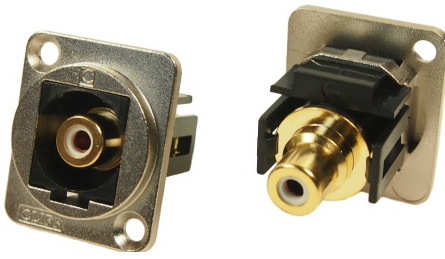

CLIFF

METAL FEEDTHROUGH CONNECTORS FT Series

The Metal FT Series of true feed through connectors are perfect for developing custom I/O configurations for wall-plates, rack panels, etc. ALL fit within a standard XLR panel cutout, and use common cabling for front and back connections. No soldering, no punch terminations, just use the standard cable for that particular connector style. Mount from the front or back, low rear profile accommodates the tightest “behind the panel” spaces. Available in a wide variety of styles.

Part No. **Description**
CP30220M UTP Cat5e RJ45-RJ45, CSK Hole

Part No. Description
CP30220SM FTP Cat5e RJ45-RJ45, Shielded, CSK Hole

Part No. Description
CP30222M UTP Cat6 RJ45-RJ45, CSK Hole

Part No. Description
CP30222SM FTP Cat6 RJ45-RJ45, Shielded, CSK Hole

Part No. Description
CP30230M RCA Phono RED, CSK Hole

Part No. Description
CP30231M RCA Phono WHITE, CSK Hole

Part No. Description
CP30232M RCA Phono YELLOW, CSK Hole

Other colours available on request.

Part No. Description
CP30241M Blanking Plate, CSK Hole