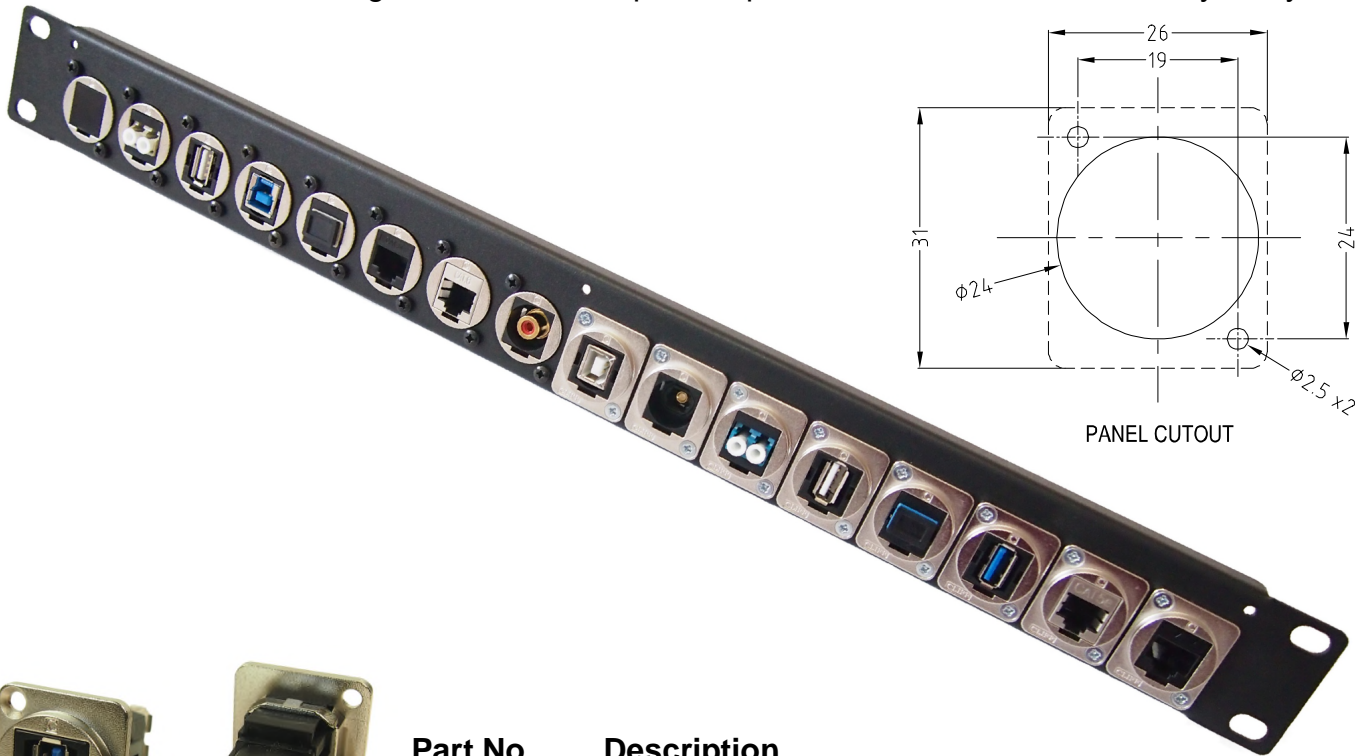

CLIFF

METAL FEEDTHROUGH CONNECTORS FT Series

The Metal FT Series of true feed through connectors are perfect for developing custom I/O configurations for wall-plates, rack panels, etc. ALL fit within a standard XLR panel cutout, and use common cabling for front and back connections. No soldering, no punch terminations, just use the standard cable for that particular connector style. Mount from the front or back, low rear profile accommodates the tightest “behind the panel” spaces. Available in a wide variety of styles.

Part No. **Description**
CP30205NM USB 3.0 A to USB 3.0 A, Nickel Plated, CSK hole.

Part No. **Description**
CP30206NM USB 3.0 B to USB 3.0 A, Nickel Plated, CSK hole.

Part No. **Description**
CP30207NM USB 2.0 B to USB 2.0 A, Nickel Plated, CSK hole.

Part No. **Description**
CP30208NM USB 2.0 A to USB 2.0 A, Nickel Plated, CSK hole.

Part No. **Description**
CP30209NM USB 2.0 A to USB 2.0 B, Nickel Plated, CSK hole.

Part No. **Description**
CP30213M LC Duplex SM adaptor, Black, CSK Hole