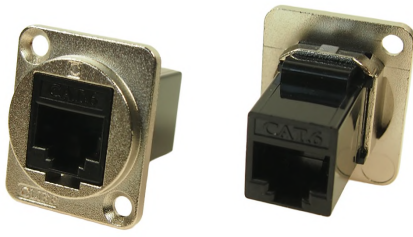

CLIFF

METAL FEEDTHROUGH CONNECTORS FT Series

The Metal FT Series of true feed through connectors are perfect for developing custom I/O configurations for wall-plates, rack panels, etc. ALL fit within a standard XLR panel cutout, and use common cabling for front and back connections. No soldering, no punch terminations, just use the standard cable for that particular connector style. Mount from the front or back, low rear profile accommodates the tightest “behind the panel” spaces. Available in a wide variety of styles.

Part No. **Description**
CP30208NM USB 2.0 A to USB 2.0 A, Nickel Plated, CSK hole.

Part No. **Description**
CP30209NM USB 2.0 A to USB 2.0 B, Nickel Plated, CSK hole.

Part No. **Description**
CP30213M LC Duplex SM adaptor, Black, CSK Hole

Part No. **Description**
CP30214M LC Duplex MM, Black, CSK Hole

Part No. **Description**
CP30215M SC Simplex SM, Black, CSK Hole

Part No. **Description**
CP30216M SC Simplex MM, Black, CSK Hole

Part No. **Description**
CP30217M Toslink, CSK Hole

Part No. **Description**
CP30220M UTP Cat5e RJ45-RJ45, CSK Hole

Part No. Description
CP30220SM FTP Cat5e RJ45-RJ45, Shielded, CSK Hole

Part No. Description
CP30222M UTP Cat6 RJ45-RJ45, CSK Hole

Part No. Description
CP30222SM FTP Cat6 RJ45-RJ45, Shielded, CSK Hole