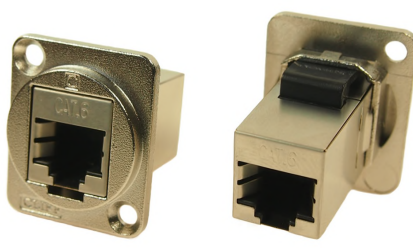

CLIFF

METAL FEEDTHROUGH CONNECTORS FT Series

The Metal FT Series of true feed through connectors are perfect for developing custom I/O configurations for wall-plates, rack panels, etc. ALL fit within a standard XLR panel cutout, and use common cabling for front and back connections. No soldering, no punch terminations, just use the standard cable for that particular connector style. Mount from the front or back, low rear profile accommodates the tightest “behind the panel” spaces. Available in a wide variety of styles.

Part No. **Description**
CP30214M LC Duplex MM, Black, CSK Hole

Part No. **Description**
CP30215M SC Simplex SM, Black, CSK Hole

Part No. **Description**
CP30216M SC Simplex MM, Black, CSK Hole

Part No. **Description**
CP30217M Toslink, CSK Hole

Part No. **Description**
CP30220M UTP Cat5e RJ45-RJ45, CSK Hole

Part No. Description
CP30220SM FTP Cat5e RJ45-RJ45, Shielded, CSK Hole

Part No. Description
CP30222M UTP Cat6 RJ45-RJ45, CSK Hole

Part No. Description
CP30222SM FTP Cat6 RJ45-RJ45, Shielded, CSK Hole

Part No. Description
CP30230M RCA Phono RED, CSK Hole

Part No. Description
CP30231M RCA Phono WHITE, CSK Hole

Part No. Description
CP30232M RCA Phono YELLOW, CSK Hole

Other colours available on request.

Part No. Description
CP30241M Blanking Plate, CSK Hole