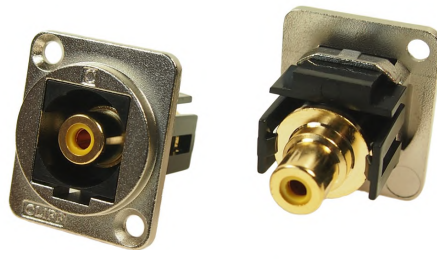

CLIFF

METAL FEEDTHROUGH CONNECTORS FT Series

The Metal FT Series of true feed through connectors are perfect for developing custom I/O configurations for wall-plates, rack panels, etc. ALL fit within a standard XLR panel cutout, and use common cabling for front and back connections. No soldering, no punch terminations, just use the standard cable for that particular connector style. Mount from the front or back, low rear profile accommodates the tightest “behind the panel” spaces. Available in a wide variety of styles.

Part No. **Description**
CP30220M UTP Cat5e RJ45-RJ45, CSK Hole

Part No. Description
CP30220SM FTP Cat5e RJ45-RJ45, Shielded, CSK Hole

Part No. Description
CP30222M UTP Cat6 RJ45-RJ45, CSK Hole

Part No. Description
CP30222SM FTP Cat6 RJ45-RJ45, Shielded, CSK Hole

Part No. Description
CP30230M RCA Phono RED, CSK Hole

Part No. Description
CP30231M RCA Phono WHITE, CSK Hole

Part No. Description
CP30232M RCA Phono YELLOW, CSK Hole

Other colours available on request.

Part No. Description
CP30241M Blanking Plate, CSK Hole