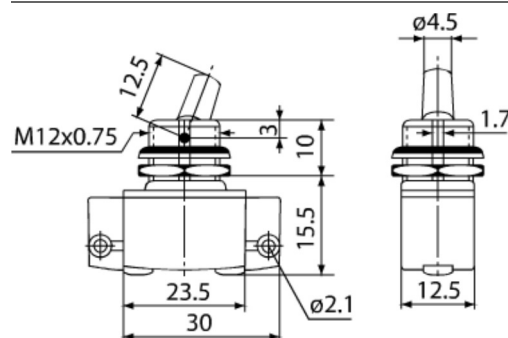

## Product image / Drawings

## Technical data

<b>Product number</b>	<b>0101.0401</b>	
Actuator color / printing		
Business unit	Switches & Sensors	
Product Manager	Mattes	
Product family	Toggle switches	
Actuation type	direct	
Weight	15.500 g	
ROHS conform	yes	
Switching function	Changeover switch (SPDT)	
Material fixed contact	CuZn silver-plated	
Number of poles	1-polig	
connections	Solder terminal	
Mechanical life endurance	5E4	
Rating IEC	2 A 250 V 1E4	
Actuators and additional actuators	lever: PA, black	
Housing description	base plate: Duroplast, black bracket plate: chromated galvanized steel threaded socket: CuZn nickel-plated, with knurled nut and hexagonal nut of nickel-plated CuZn	
Connection surface	bearing connection	silver plated
	external connection	silver plated
Contact material	CuZn silver plated	
Contact type	jump contact (roll contact)	
Type of fastening	central fastening M12 x 0.75	