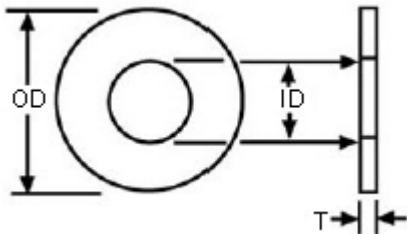

## Features:

- Moulded or stamped in nylon 6.6
- Provides electrical insulation
- Ideal for use as a bearing surface
- Will not corrode
- Good chemical resistance

## Specifications:

Material : Nylon 66  
Tolerances : Outside diameter, inside diameter and T =  $\pm 0.26$

## Specification Table

Nominal Size	Outside Diameter	Inside Diameter	T	Part Number
M2	5	2.15	0.8	0110763
M2.5	5.6	2.65	0.8	0110764
M3	8	3.2	0.8	0110765
M4	9	4.3	0.8	0110767
M5	11	5.3	1	0110768
M6	12	6.4	1.5	0110769
M8	18	8.4	2	0110770
M10	22	10.5	2.5	0110771

Dimensions : Millimetres

**Important Notice** : This data sheet and its contents (the "Information") belong to the members of the Premier Farnell group of companies (the "Group") or are licensed to it. No licence is granted for the use of it other than for information purposes in connection with the products to which it relates. No licence of any intellectual property rights is granted. The Information is subject to change without notice and replaces all data sheets previously supplied. The Information supplied is believed to be accurate but the Group assumes no responsibility for its accuracy or completeness, any error in or omission from it or for any use made of it. Users of this data sheet should check for themselves the Information and the suitability of the products for their purpose and not make any assumptions based on information included or omitted. Liability for loss or damage resulting from any reliance on the Information or use of it (including liability resulting from negligence or where the Group was aware of the possibility of such loss or damage arising) is excluded. This will not operate to limit or restrict the Group's liability for death or personal injury resulting from its negligence. DURATOOL is the registered trademark of the Group. © Premier Farnell plc 2012.