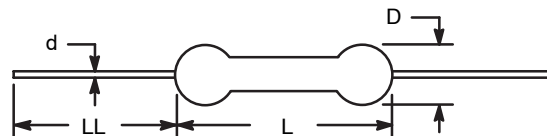

Mechanical* (Typical, inches/mm)

NTE Number	Body Length (L)	Body Diameter (D)	Lead Diameter (d)	Lead Length (LL)
QW010BR thru QW4100BR	0.256 (6.5)	0.094 (2.4)	0.024 (0.6)	1.024 (26.0)

* These dimensions are for reference only, please consult the factory for actual size.