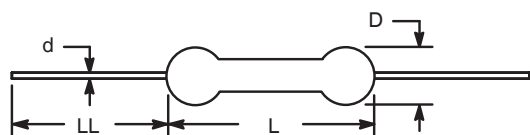

Mechanical* (Typical, inches/mm)

NTE Number	Body Length (L)	Body Diameter (D)	Lead Diameter (d)	Lead Length (LL)
QW010BR thru QW4100BR	0.256 (6.5)	0.094 (2.4)	0.024 (0.6)	1.024 (26.0)

* These dimensions are for reference only, please consult the factory for actual size.