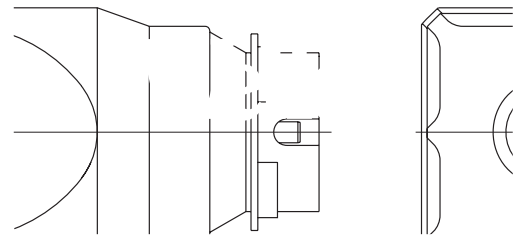

Hot air nozzles for HAP 1 WMD 3K, WMD 1A, WAD 101, WMA 3V

	Model	Dimensions	Components	Description	Order No.
Round nozzles					
	F06	12,0 x 1,5 mm		flat nozzle	005 87 277 72
	F04	10,5 x 1,5 mm		flat nozzle	005 87 277 73
	F02	8,0 x 1,5 mm		flat nozzle	005 87 277 74
	R10	Δ 2,0 mm		round nozzle	005 87 277 87
	R08	Δ 2,0 mm		round nozzle, bent	005 87 277 86
	R06	Δ 3,0 mm		round nozzle	005 87 278 22
	R04	Δ 1,2 mm		round nozzle	005 87 278 21
	R02	Δ 0,8 mm		round nozzle	005 87 278 23
	FD4	Δ 1,5 x 10,0 mm		dual nozzle	005 87 277 75
	FD2	Δ 1,5 x 8,0 mm		dual nozzle	005 87 277 76

100 W

	Model	Dimensions X x Y	Components	Description	Order No.
Two sides heated (type D)					
	D10	18,0 x 10,0 mm	SO 28	hot air nozzle with hotplate	005 87 277 84
	D08	15,0 x 10,0 mm		hot air nozzle with hotplate	005 87 277 81
	D06	13,0 x 10,0 mm		hot air nozzle with hotplate	005 87 277 82
	D04	10,5 x 10,5 mm		hot air nozzle with hotplate	005 87 277 79
All 4 sides heated (type D)					
	SK 709 SK 769A Q10	12,0 x 12,0 mm 16,0 x 16,0 mm 18,0 x 18,0 mm		hot air nozzle with hotplate	005 87 278 12 005 87 278 16 005 87 277 85
	Q08	12,5 x 15,0 mm		hot air nozzle with hotplate	005 87 277 83
	Q06	15,0 x 10,0 mm		hot air nozzle	005 87 277 80
	Q04	6,0 x 9,0 mm		hot air nozzle	005 87 277 78
	Q02	6,0 x 6,5 mm		hot air nozzle	005 87 277 77
Measuring nozzle					
	R01			measuring nozzle	005 87 278 08