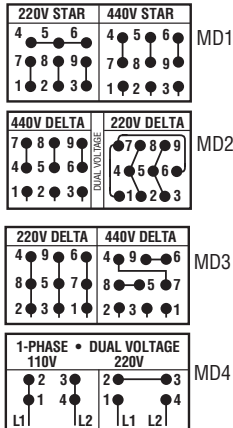

Wire Marker Cards

COMBINATION PACKS

Combination Packs

Each pack contains one card each of 25 numbers or 26 letters (A-Z) with all legends identical on each individual card.

	B-500 Vinyl Cloth	B-702 Vinyl Film	B-605 Over- Laminated
1 - 25	CPCWM-1-25	CPTWM-1-25	CPOLWM-1-25
26 - 50	CPCWM-26-50	CPTWM-26-50	CPOLWM-26-50
51 - 75	CPCWM-51-75	CPTWM-51-75	CPOLWM-51-75
76 - 100	CPCWM-76-100	CPTWM-76-100	CPOLWM-76-100
101 - 125	CPCWM-101-125	CPTWM-101-125	
126 - 150	CPCWM-126-150	CPTWM-126-150	
151 - 175	CPCWM-151-175	CPTWM-151-175	
176 - 200	CPCWM-176-200	CPTWM-176-200	
and so on thru	and so on thru	and so on thru	
301 - 325	CPCWM-301-325	CPTWM-301-325	
and so on thru	and so on thru		
576 - 600	CPCWM-576-600		
A - Z	CPCWM-A-Z	CPTWM-A-Z	CPOLWM-A-Z-CAP

Five Packs

Vinyl Cloth (B-500)

LEGEND	Part Number	Sequences per Card	
		1.500" (38.10 mm)	0.750" (19.05 mm)
0	WM-0-VP		
1	WM-1-VP		
2	WM-2-VP		
and so on thru	and so on thru		
9	WM-9-VP		
1 - 33	WM-1-33-VP	1	2
34 - 66	WM-34-66-VP	1	2
A - Z	WM-A-Z-VP	1	2

Standard Solid Motor Numbers

Acetate Cloth (B-12)

LEGEND	Part Number	Markers per Card	
		1.500" (38.10 mm)	0.750" (19.05 mm)
T1	HH-T1	36	72
T2	HH-T2	36	72
T3	HH-T3	36	72
and so on thru	and so on thru		
T6	HH-T6	36	72

Motor Hook-Up Diagrams

Acetate Cloth (B-12)

STYLE	Part Number	Marker Size	
		Inch (mm)	
A	MD-1	1.500 x 0.750	(38.10 x 19.05)
B	MD-2	1.500 x 0.750	(38.10 x 19.05)
C	MD-3	1.500 x 0.750	(38.10 x 19.05)
D	MD-4	1.500 x 0.705	(38.10 x 19.05)